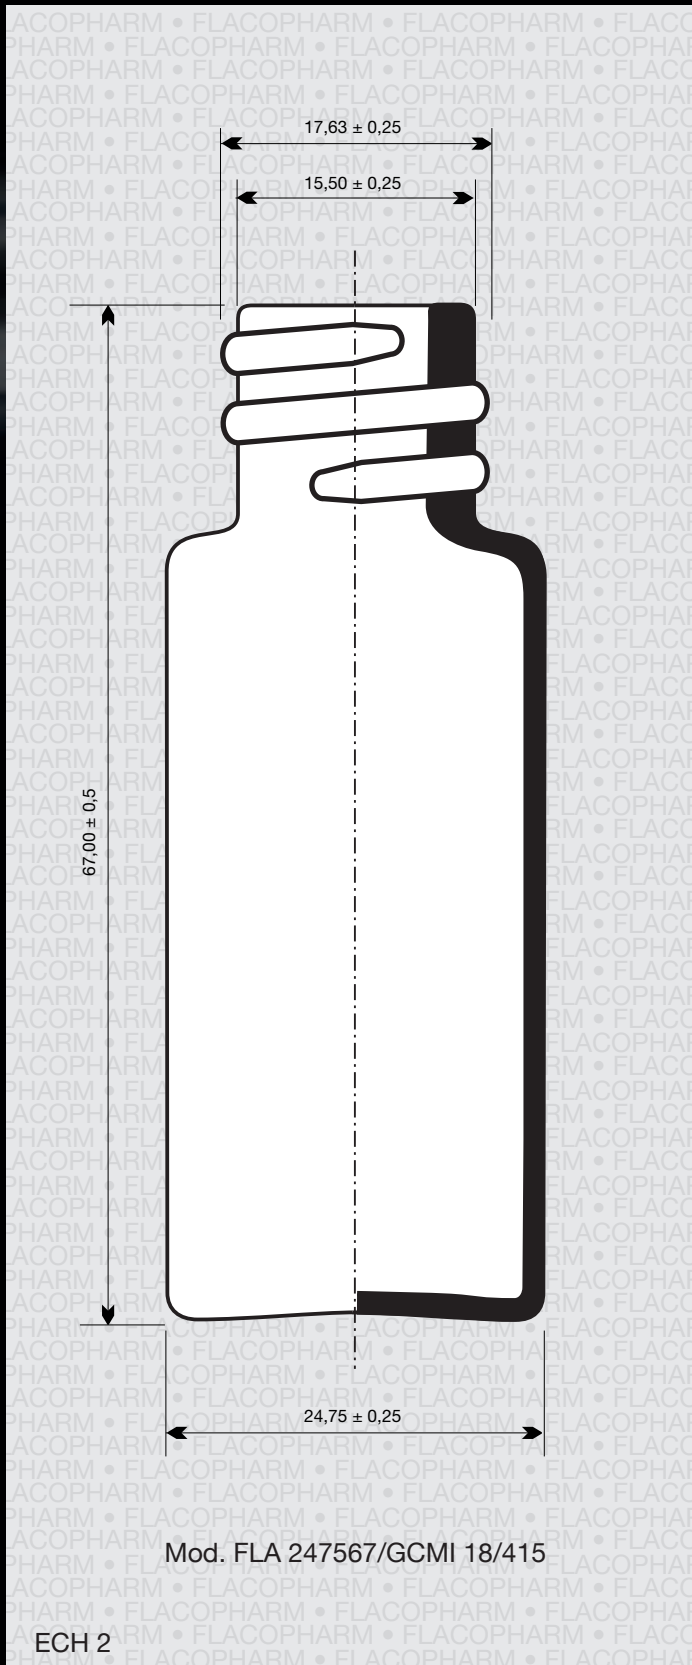

Mod. 8 - Family PERFUME / OIL / COSMETIC

BOTTLE SCREW NECK

Material	Sodo glass	
Type of neck	GCM1 13/415 to GCM1 18/415	
Caps	Screw pump	
Capacity	mini 5,0 ml	maxi 90,0 ml
Diameter	mini 14,25 mm	maxi 35,00 mm
Height	mini 40,00 mm	maxi 200,00 mm

ECH 2

DECO AREA /
SURFACE
DECORABLE
MAXI
72 x 30 mm

ECH 1

Mod. FLA 247567/GCM1 18/415