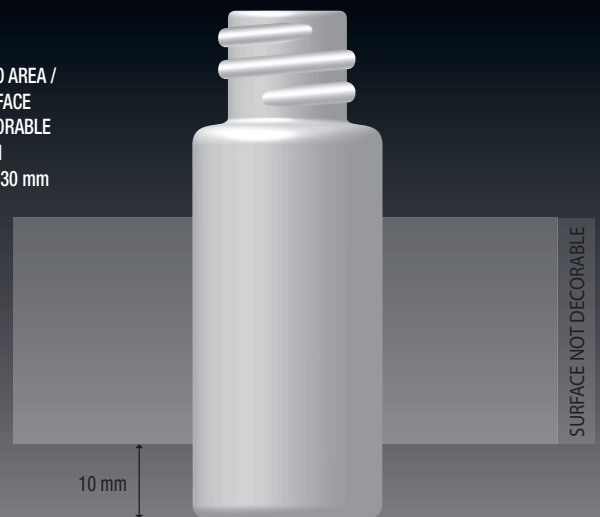

Mod. 8 - Family PERFUME / OIL / COSMETIC

BOTTLE SCREW NECK

Material	Sodo glass	
Type of neck	GCM1 13/415 to GCM1 18/415	
Caps	Screw pump	
Capacity	mini 5,0 ml	maxi 90,0 ml
Diameter	mini 14,25 mm	maxi 35,00 mm
Height	mini 40,00 mm	maxi 200,00 mm

ECH 2

DECO AREA /
SURFACE
DECORABLE
MAXI
72 x 30 mm

ECH 1

Mod. FLA 247567/GCM1 18/415