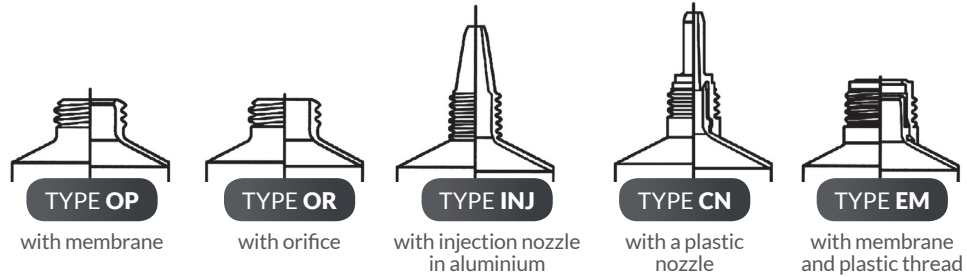

ALUMINIUM COLLAPSIBLE TUBES

To best meet your requirements, we are able to propose a large range of caps and accessories. Thanks to our experience and innovation we can offer many different types of finish, from a simple, natural « bare » finish to more complex finishes (gloss, coloured, pearl, matt...).

DIAMETER (mm)		11	13.5	16	19	22	25	28	30	31.2	32	35	40	50	
LENGTH (mm)	min.	55	55	65	85	90	100	120	120	120	125	130	130	150	
	max.	70	95	105	130	150	165	190	190	190	190	200	215	200	
FILL VOLUME (ml)	min.	2	5	8	15	20	27	50	50	67	70	85	115	200	
	max.	3	10	14	25	45	60	80	95	109	115	135	200	250	
THREAD	56	INJ	●	●	●	●									
		INJ				●	●								
	68	OP		●	●	●									
		OR		●											
		CN	●	●	●	●									
	M7	INJ	●	●	●	●									
		OP	●	●	●	●	●								
	M8	CN		●	●	●	●	●							
		CN		●	●	●	●	●							
	82	INJ				●	●		●					●	
		OP			●	●	●								
		CN							●						
		INJ				●	●		●				●		
	M9	OP	●	●	●	●	●	●	●	●					
		EM	●	●					●	●					
		OR				●	●	●	●				●		
	92	OP				●	●	●	●						
		EM					●	●	●						
	110	OP				●	●	●	●	●		●	●	●	●
		OR											●		
		OP				●	●	●	●	●	●	●	●	●	●
	M11	INJ					●	●	●	●					
		OR					●	●	●	●					
		CN													
M12	OR							●				●			
	EM				●	●	●								
M13	EM					●	●		●			●	●		
	EM					●	●		●			●			
135	OP								●				●	●	
	EM								●			●	●		
M15	OP							●	●	●	●	●	●	●	
	OR							●	●			●	●		
M18	OP												●	●	