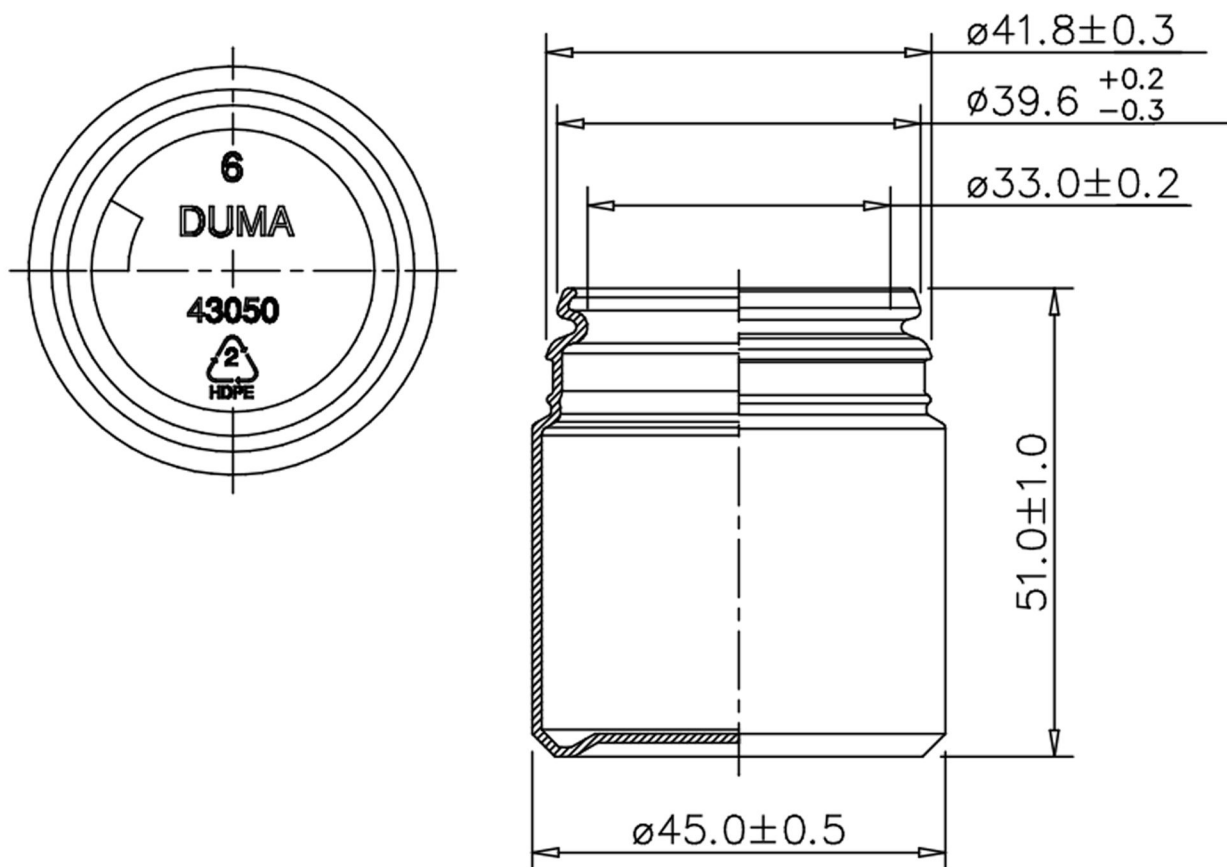

HEALTHPACK

BLUESKY

50ML WHITE HDPE DUMA SPECIAL CONTAINER, 43MM NECK

Bluesky Product Code	43050
Colour	White
Material	HDPE
Size/Design	50ml
Neck Size	43mm
Height	51 mm
Width	45 mm
Weight	N/A
Last updated by	LG – 01/04/2019