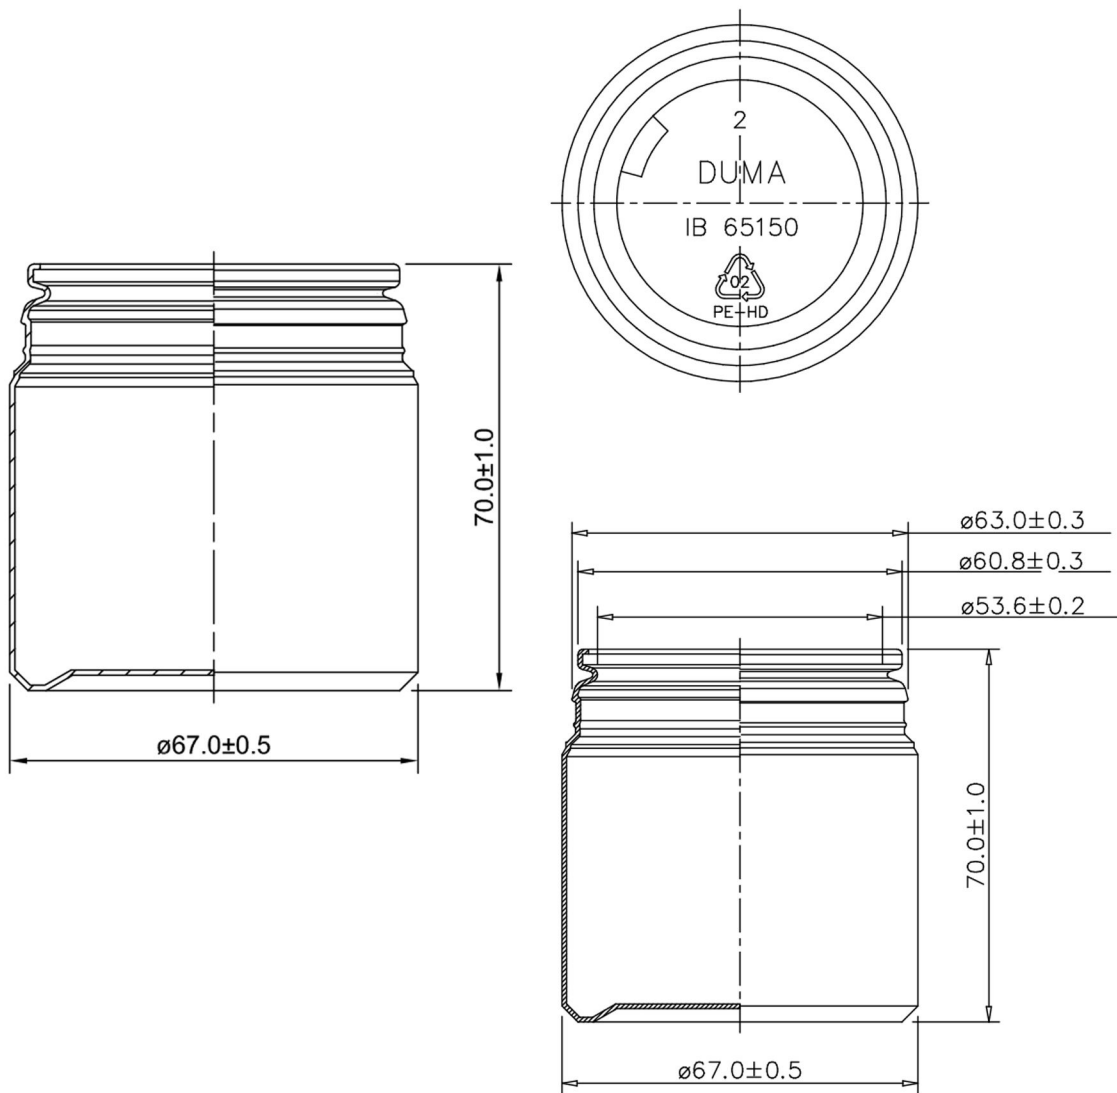

HEALTHPACK

BLUESKY

150ml White HDPE Duma Special Container, 65mm Neck

Bluesky Product Code	65150
Colour	White
Material	HDPE
Size/Design	150ml
Neck Size	65mm
Height	70mm
Width	67mm
Weight	16g ± 1g
Last updated by	LG - 12/06/2019