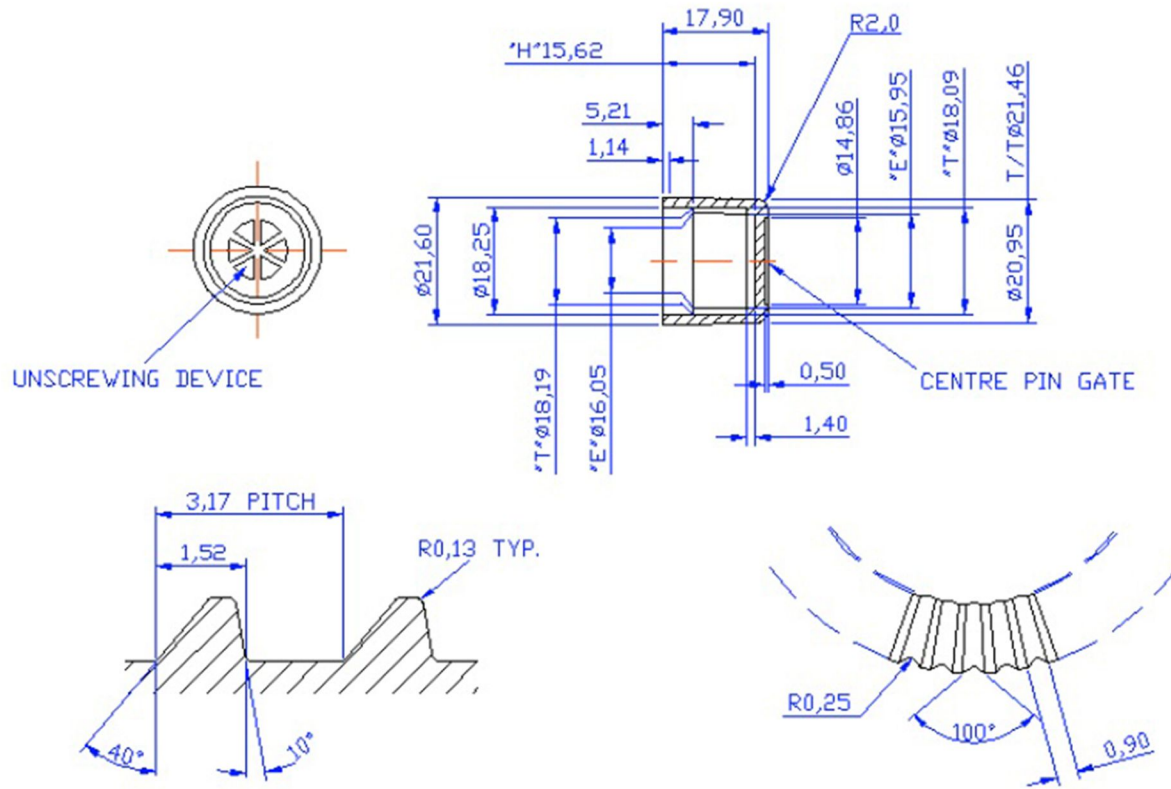

CLOSURES

BLUESKY

18/415 Black PP Fine Milled Screwcap, EPE Lined

Bluesky Product Code	185FMB
Colour	Black
Material	PP
Size/Design	N/A
Neck Size	18/415
Height	17.90mm
Width	21.60mm
Weight	N/A
Last updated by	LG - 31/05/2019