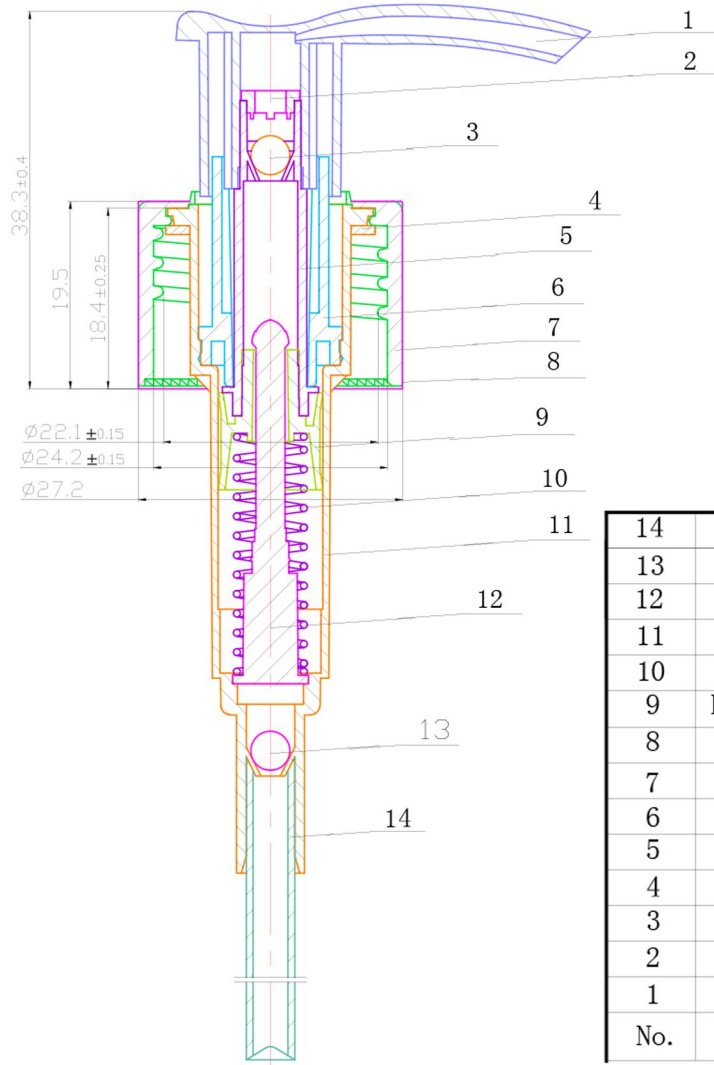

CLOSURES

BLUESKY

24/410 Smoothwall Lotion Pump

14	Dip tube	HDPE	1
13	Ball	GLASS	1
12	Stem insert	LDPE	1
11	Housing	PP	1
10	Spring	SS304	1
9	Lower piston	LDPE	1
8	Mounting cap	AL	1
7	Closure	PP	1
6	Cover	LDPE	1
5	Up piston	LDPE	1
4	Gasket	PE	1
3	Ball	GLASS	1
2	Cap	PP	1
1	Actuator	PP	1
No.	Name	Material	Quantity

No Image

Bluesky Product Code
Last Updated By

240LP***-XXXE
GJW-02/12/2020