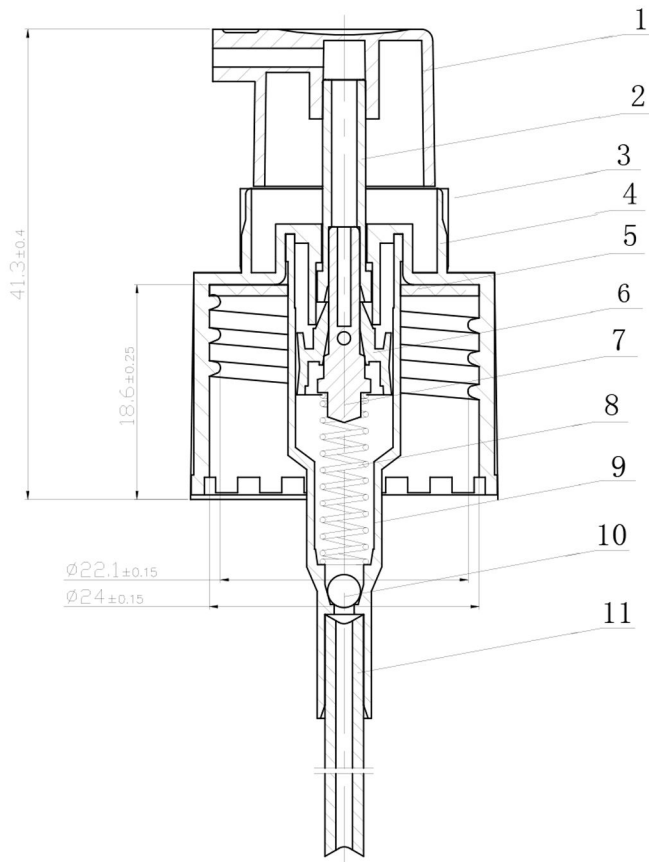

CLOSURES

BLUESKY

24/410 Smooth Wall Treatment Pump

11	Dip tube	PE	1
10	Ball	GLASS	1
9	Housing	PP	1
8	Spring	SS304	1
7	Stem insert	PE	1
6	Lower piston	PE	1
5	Gasket	PE	1
4	Closure	PP	1
2	Up piston	POM	1
1	Actuator	PP	1
No	Name	Material	Quantity

Bluesky Product Code
Neck Size
Last Updated By

240TP*SW-XXXE
24/410
GJW - 03/12/2020