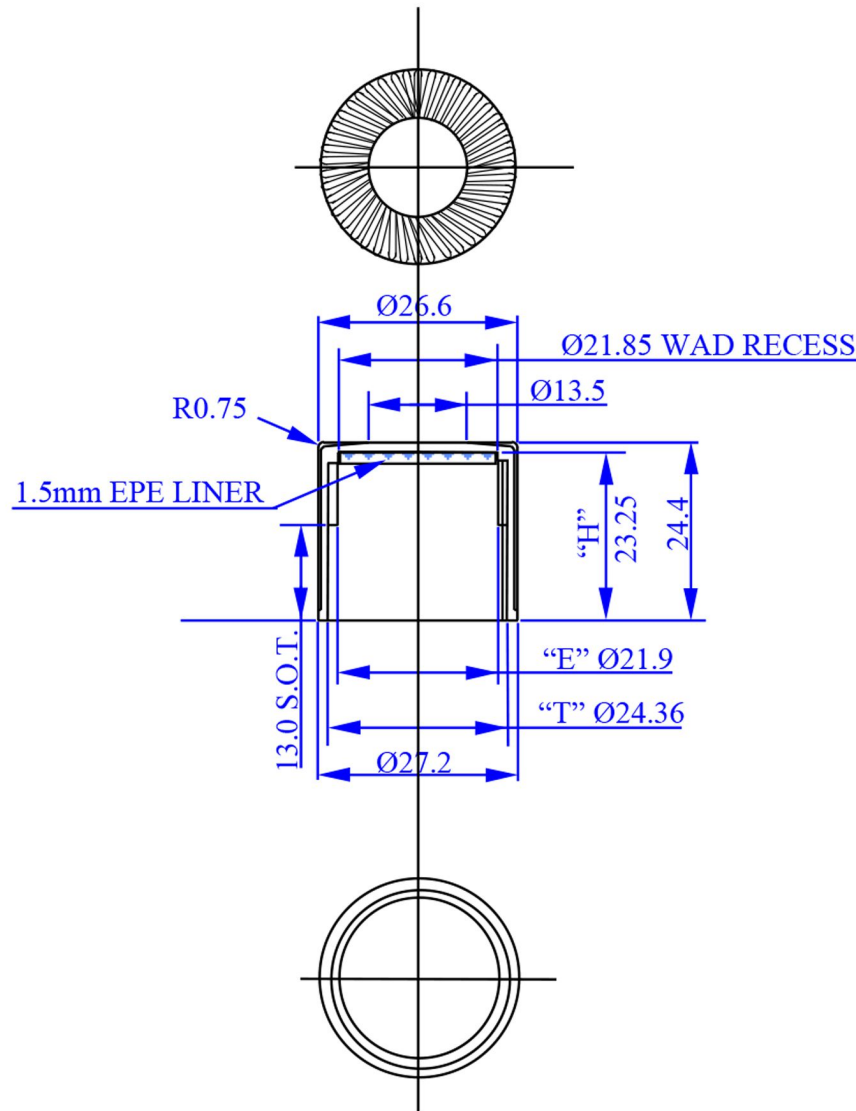

CLOSURES

BLUESKY

24/415 PP Fine Mill Screw Cap

ACTUAL SIZE

No Image

Bluesky Product Code	245FM*
Colour	N/A
Neck Size	24/415
Last Updated By	GJW - 15/06/2021