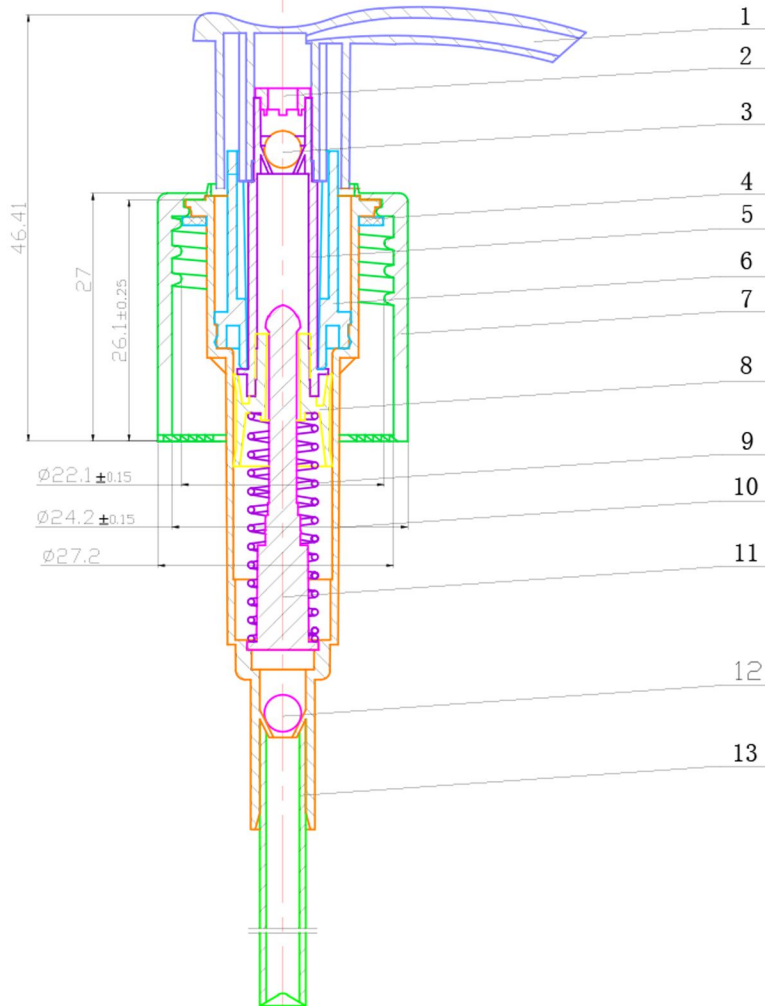

24/415 Black Lotion Pump Smoothwall, 215mm FBOG

Bluesky Product Code		245LPBSW-215E
1	Actuator	PP
2	Cap	PP
3	Ball	GLASS
4	Gasket	PE
5	Up Piston	LDPE
6	Cover	LDPE
7	Closure	PP
8	Lower Piston	LDPE
9	Spring	SS304
10	Housing	PP
11	Stem Insert	LDPE
12	Ball	GLASS
13	Dip Tube	HDPE
Last updated by		GJW – 11/08/2020