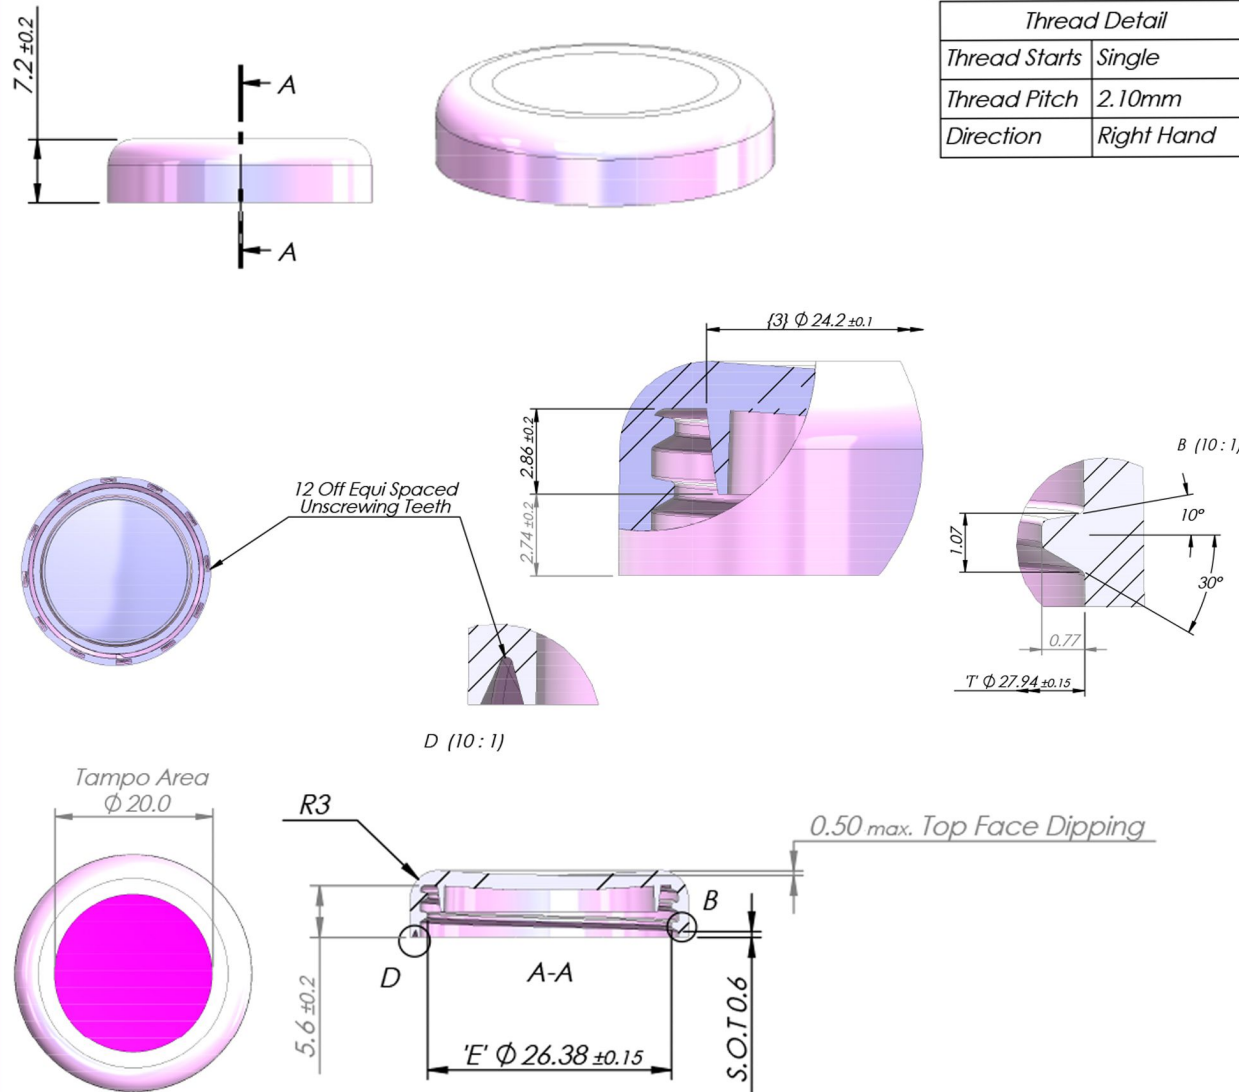

### 29mm Black SAN Radius Cap, Boreseal

Bluesky Product Code	29RCX
Colour	N/A
Neck Size	29mm
Weight	1.6mm ± 0.2mm
Last Updated By	GJW - 15/06/2021

Bluesky, Horizon House, Estate Road Five, Grimsby, DN31 2TG