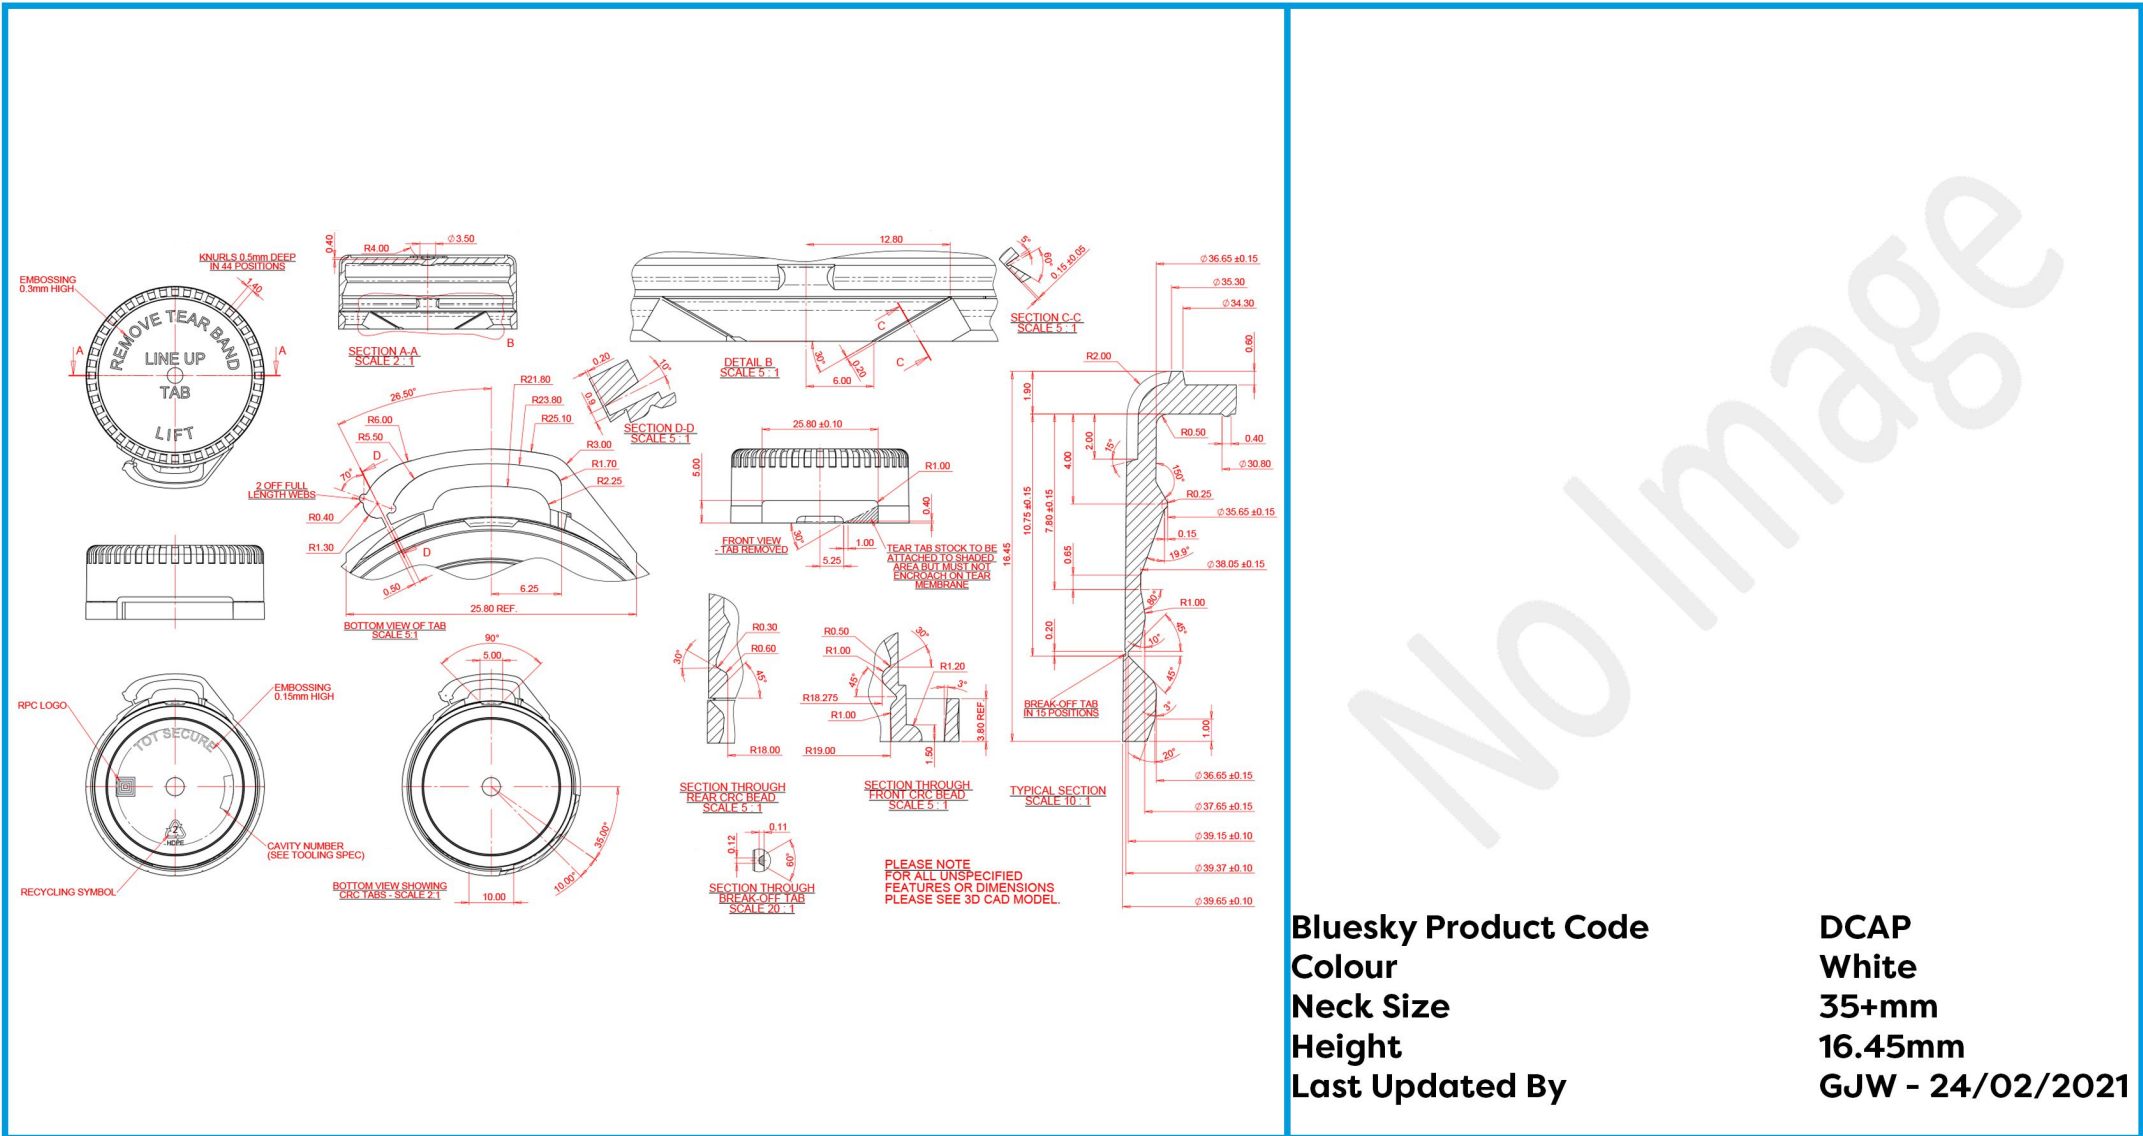

HEALTHPACK

BLUESKY

35mm White LDPE Snapsecure D Cap

Bluesky Product Code
Colour
Neck Size
Height
Last Updated By

DCAP
White
35+mm
16.45mm
GJW - 24/02/2021