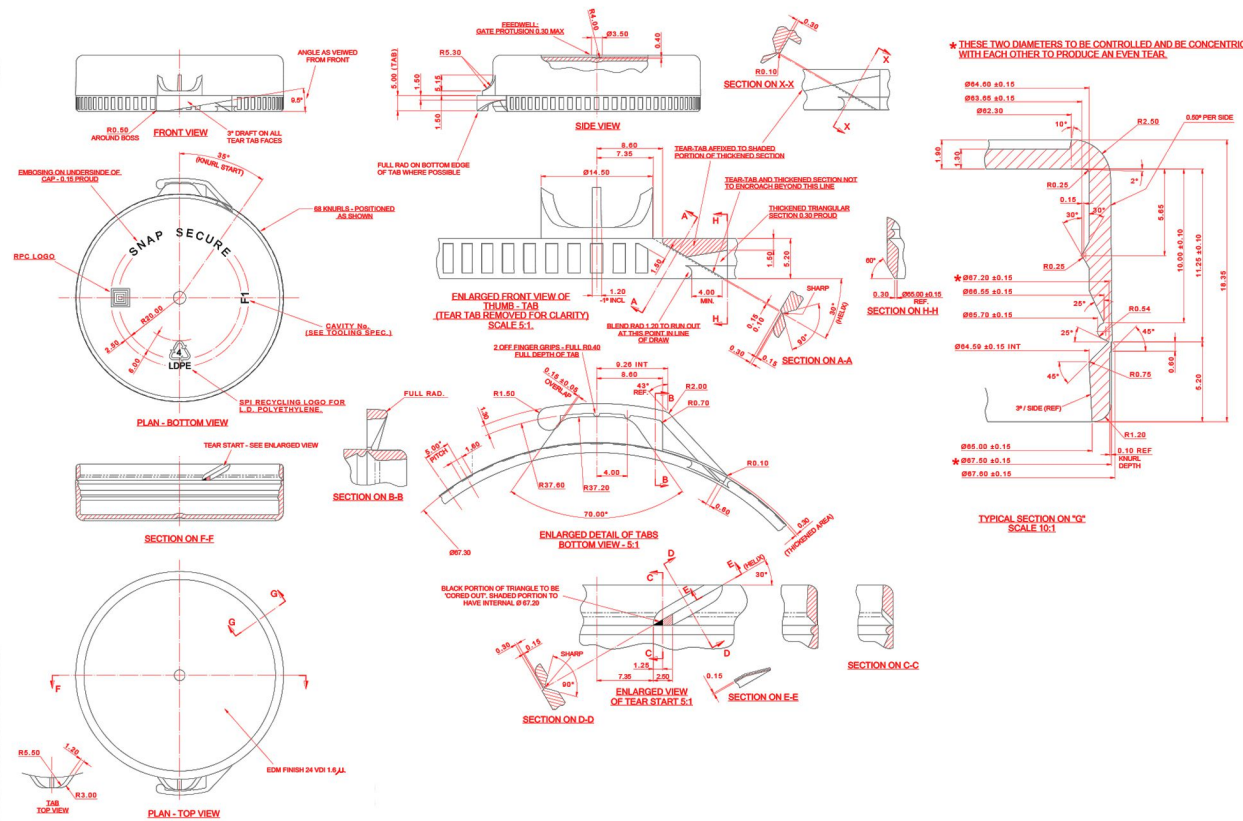

HEALTHPACK

BLUESKY

62mm White LDPE Snap Secure F Cap

Bluesky Product Code
Colour
Neck Size
Height
Weight
Width
Last Updated By

FCAP
White
Special
18.35mm
8g
87.60mm ± 0.15mm
GJW - 16/06/2021