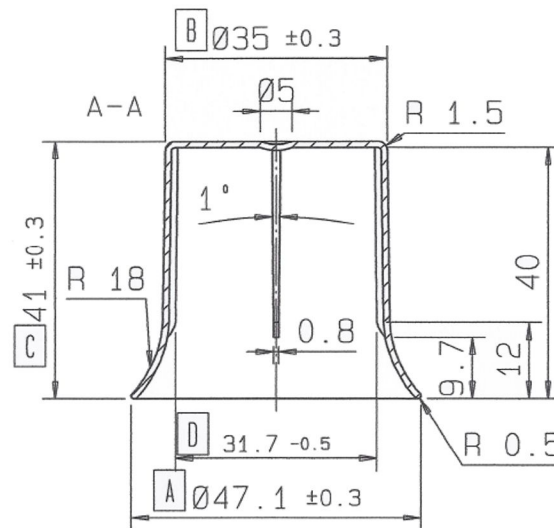

CLOSURES

BLUESKY

30ml Natural Measuring Beaker

Bluesky Product Code	G30MBN
Colour	Natural
Height	41mm ± 0.3mm
Width	47.1mm ± 0.3mm
Material	PP
Weight	5.2g ± 0.2g
Last Updated By	GJW - 01/12/2020