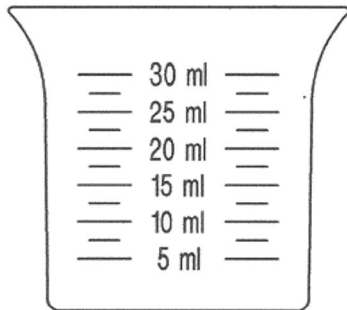

CLOSURES

BLUESKY

30ml Natural Measuring Beaker

Bluesky Product Code	G30MBN
Colour	Natural
Height	41mm ± 0.3mm
Width	47.1mm ± 0.3mm
Material	PP
Weight	5.2g ± 0.2g
Last Updated By	GJW - 01/12/2020