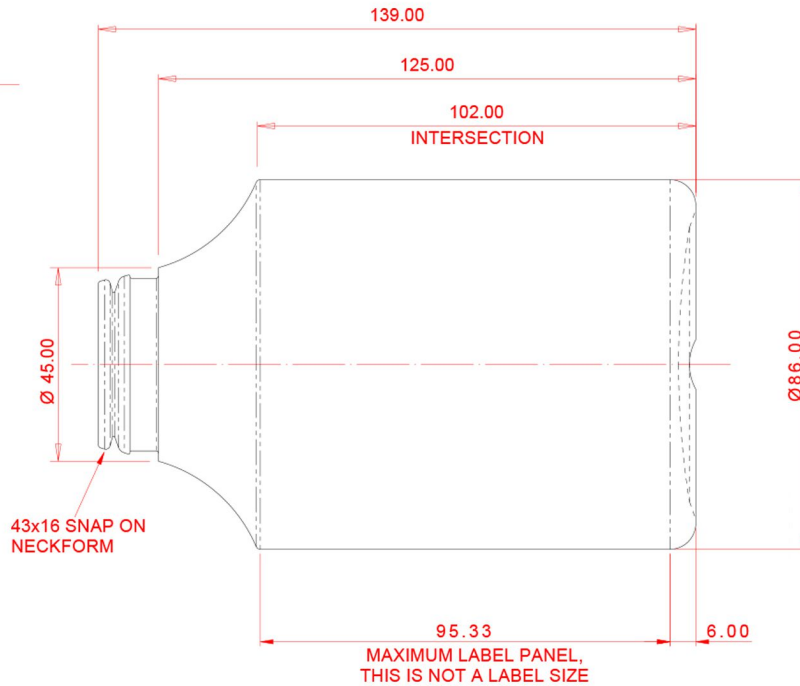

HEALTHPACK

BLUESKY

600ml White HDPE Pharma Secure Container, 43mm Snap-on Neck

NOMINAL BODY CIRCUMFERENCE 270mm.

Bluesky Product Code

PS600WH

Colour

White

Size / Design

600ml

Content (Brimful)

620ml

Neck Size

Special

Height

139mm

Weight

40g

Width

86.00mm

Last Updated By

GJW - 14/06/2021