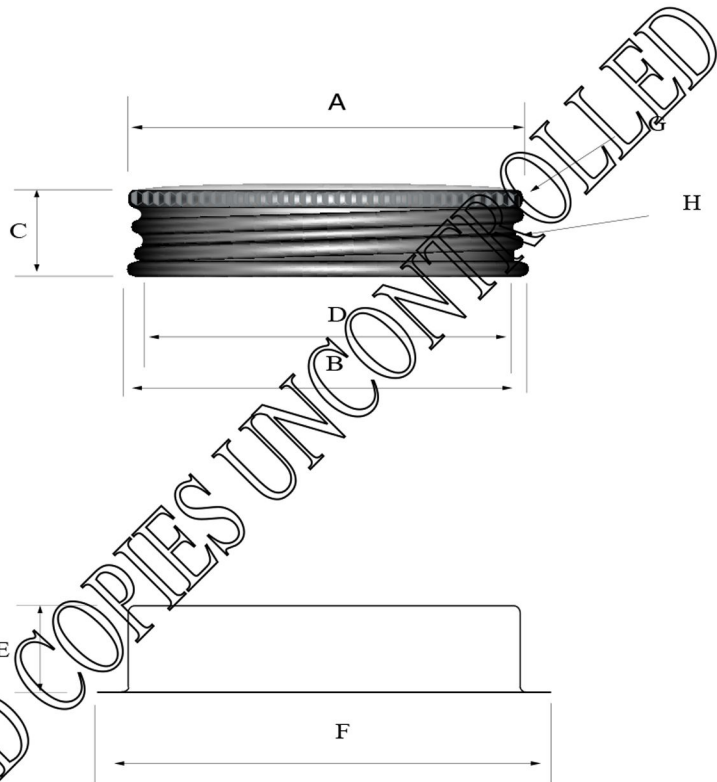

### R3/45mm Aluminium Screwcap, Unwadded

CAPNo	A	B	C	D	E	F	G	H
45mm	45.0	47.0 +/ 0.3	11.00	42.4	10.7	51.25	1/20th	6 TPI

No Image

Bluesky Product Code	R345AE
Colour	Aluminium
Material	Aluminium
Neck Size	R3 / 45mm
Height	11.00mm
Width	47.0mm ± 0.3mm
Last updated by	GJW – 24/11/2020