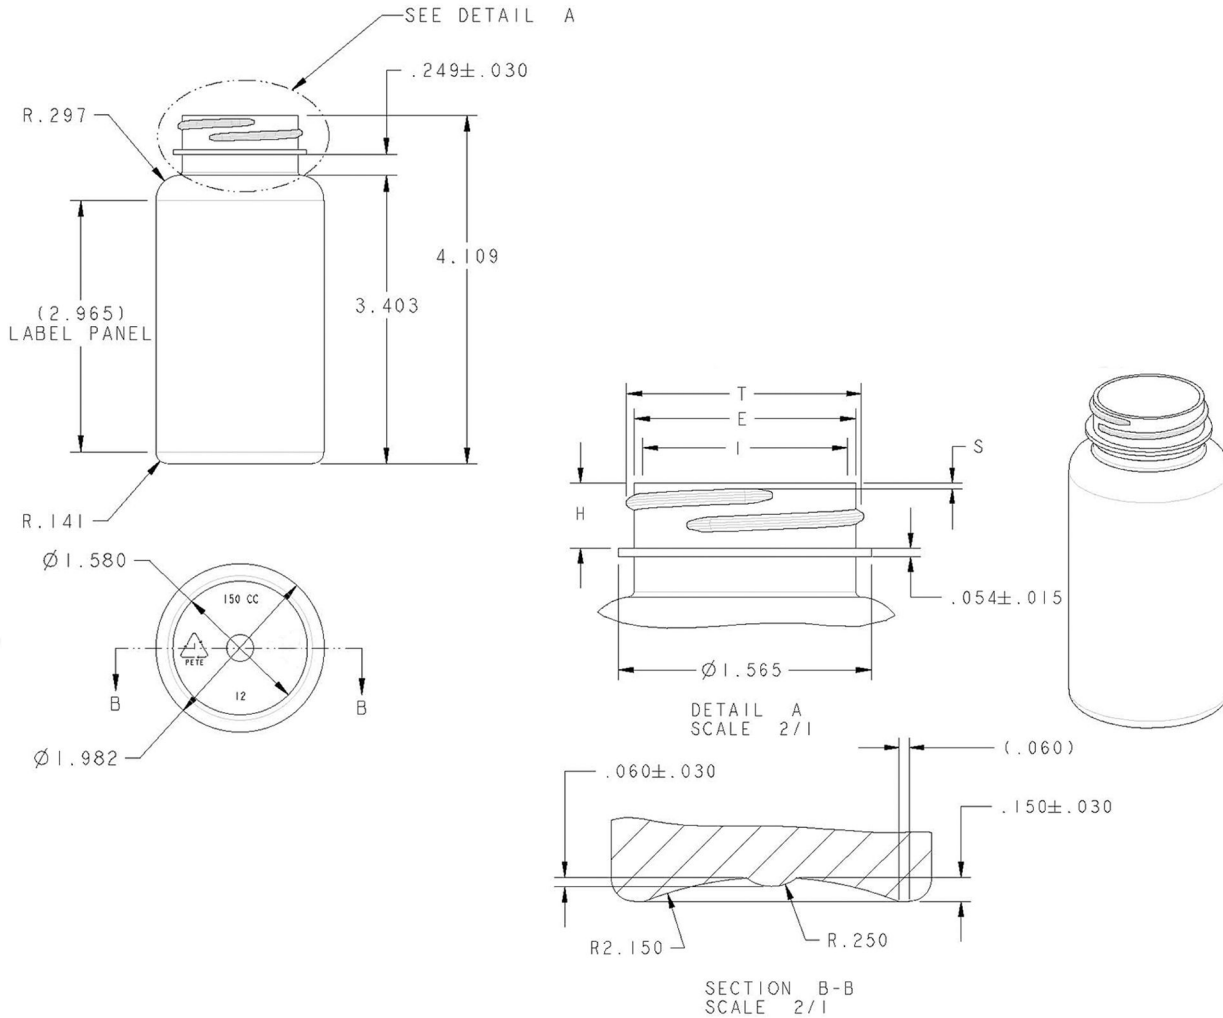

HEALTHPACK

BLUESKY

150ml Clear PET Skypack Jar, 38/400 CT Neck

Bluesky Product Code	SKY150CT
Colour	Clear
Material	PET
Size/Design	150ml
Neck Size	38/400
Height	4.109"
Width	1.982"
Weight	21g ± 1g
Last updated by	LG - 11/06/2019