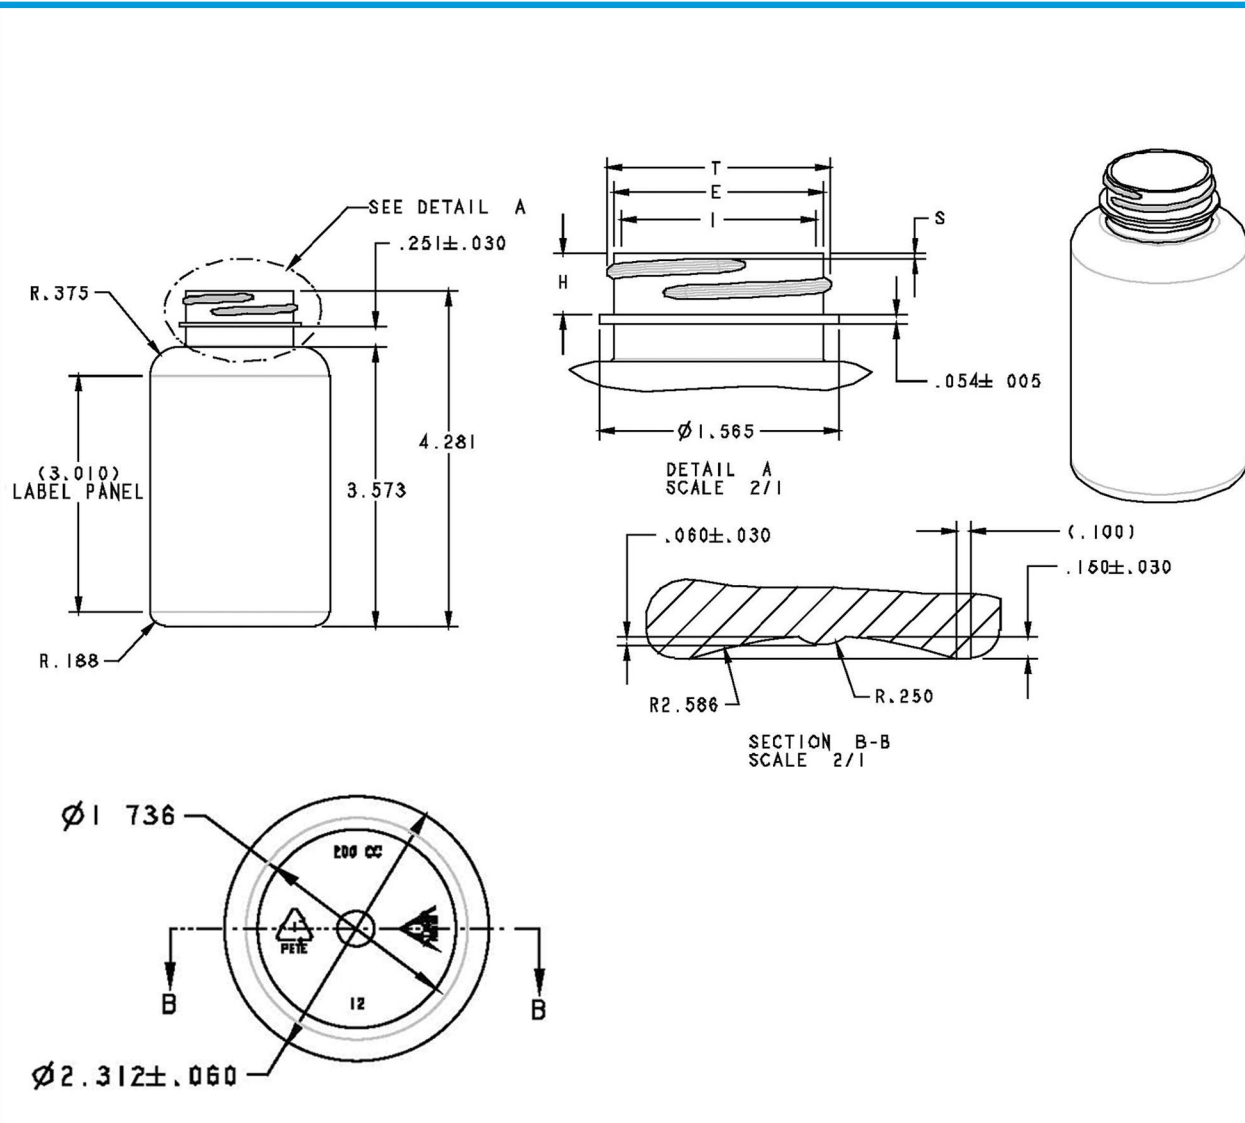

HEALTHPACK

BLUESKY

200ml Clear PET Skypack Jar, 38/400 CT Neck

Bluesky Product Code	SKY200CT
Colour	Clear
Material	PET
Size/Design	200ml
Neck Size	38/400
Height	4.281 inches
Width	2.312 inches
Weight	24g ± 1g
Last updated by	LG - 18/06/2019