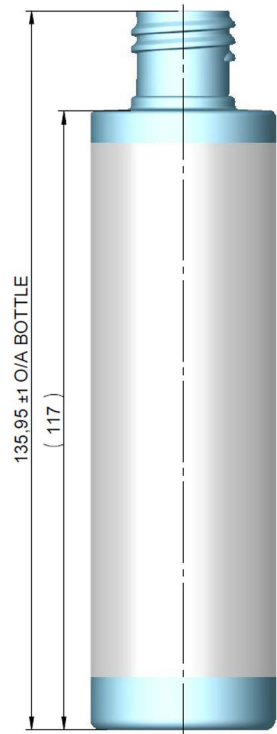

75ml PET Slim Tubular Bottle, 20/415 Neck

CLOSURE REF:
M&H STD 20mm RANGE
-BORE SEAL
8254/20/A SHOWN

NOTE:
0,21mm MIN WALL SECTION
OVER SCREENING AREA ONLY {5}

20mm NECK FINISH
RH SINGLE START 3,175 PITCH
2 TURNS OF FULL FORM
HELIX ANGLE 3°7'
MIN THRO BORE ϕ 12 {4}

Bluesky Product Code	SLTU100*T-M
Colour	N/A
Size / Design	100ml
Content (Brimful)	105ml ± 3ml
Height	137.1mm
Width	35mm
Neck Size	20/415
Weight	11g ± 1g
Last Updated By	GJW - 09/06/2021