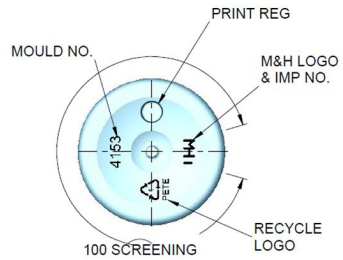

75ml PET Slim Tubular Bottle, 20/415 Neck

CLOSURE REF:
M&H STD 20mm RANGE
-BORE SEAL
8254/20/A SHOWN

NOTE:
0,21mm MIN WALL SECTION
OVER SCREENING AREA ONLY {5}

20mm NECK FINISH
RH SINGLE START 3,175 PITCH
2 TURNS OF FULL FORM
HELIX ANGLE 3°7'
MIN THRO BORE ϕ 12 {4}

Bluesky Product Code	SLTU100*T-M
Colour	N/A
Size / Design	100ml
Content (Brimful)	105ml ± 3ml
Height	137.1mm
Width	35mm
Neck Size	20/415
Weight	11g ± 1g
Last Updated By	GJW - 09/06/2021