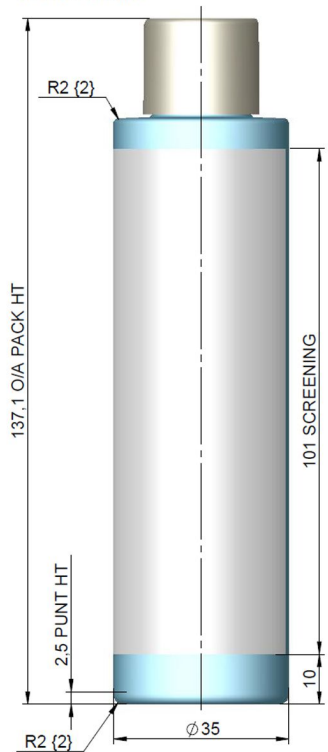

75ml PET Slim Tubular Bottle, 20/415 Neck

CLOSURE REF:
M&H STD 20mm RANGE
-BORE SEAL
8254/20/A SHOWN

NOTE:
0,21mm MIN WALL SECTION
OVER SCREENING AREA ONLY {5}

20mm NECK FINISH
RH SINGLE START 3,175 PITCH
2 TURNS OF FULL FORM
HELIX ANGLE 3°7'
MIN THRO BORE ϕ 12 {4}

Bluesky Product Code	SLTU100*T-M
Colour	N/A
Size / Design	100ml
Content (Brimful)	105ml ± 3ml
Height	137.1mm
Width	35mm
Neck Size	20/415
Weight	11g ± 1g
Last Updated By	GJW - 09/06/2021