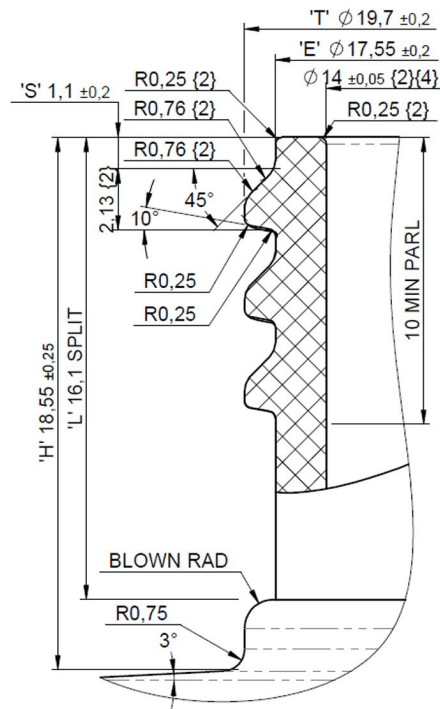

75ml PET Slim Tubular Bottle, 20/415 Neck

CLOSURE REF:
M&H STD 20mm RANGE
-BORE SEAL
8254/20/A SHOWN

NOTE:
0,21mm MIN WALL SECTION
OVER SCREENING AREA ONLY {5}

20mm NECK FINISH
RH SINGLE START 3,175 PITCH
2 TURNS OF FULL FORM
HELIX ANGLE 3°7'
MIN THRO BORE ϕ 12 {4}

Bluesky Product Code	SLTU100*T-M
Colour	N/A
Size / Design	100ml
Content (Brimful)	105ml ± 3ml
Height	137.1mm
Width	35mm
Neck Size	20/415
Weight	11g ± 1g
Last Updated By	GJW - 09/06/2021