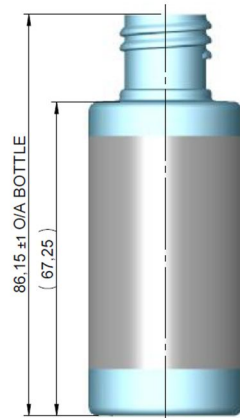

50ml PET Slim Tubular Bottle, 20/415 Neck

20mm NECK FINISH
RH SINGLE START 3,175 PITCH
2 TURNS OF FULL FORM
HELIX ANGLE 3°7'
MIN THRO BORE Ø 13,3 (4)

No Image

Bluesky Product Code	SLTU50CT-M
Colour	N/A
Material	PET
Size/Design	50ml
Content (brimful)	52.5ml ± 2ml
Neck Size	20/415
Height	87.3mm
Width	33mm ± 0.5mm
Last updated by	GJW – 23/11/2020