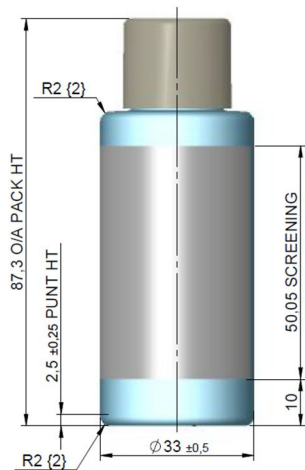

50ml PET Slim Tubular Bottle, 20/415 Neck

20mm NECK FINISH
RH SINGLE START 3,175 PITCH
2 TURNS OF FULL FORM
HELIX ANGLE 3°7'
MIN THRO BORE Ø 13,3 (4)

No Image

Bluesky Product Code	SLTU50CT-M
Colour	N/A
Material	PET
Size/Design	50ml
Content (brimful)	52.5ml ± 2ml
Neck Size	20/415
Height	87.3mm
Width	33mm ± 0.5mm
Last updated by	GJW – 23/11/2020