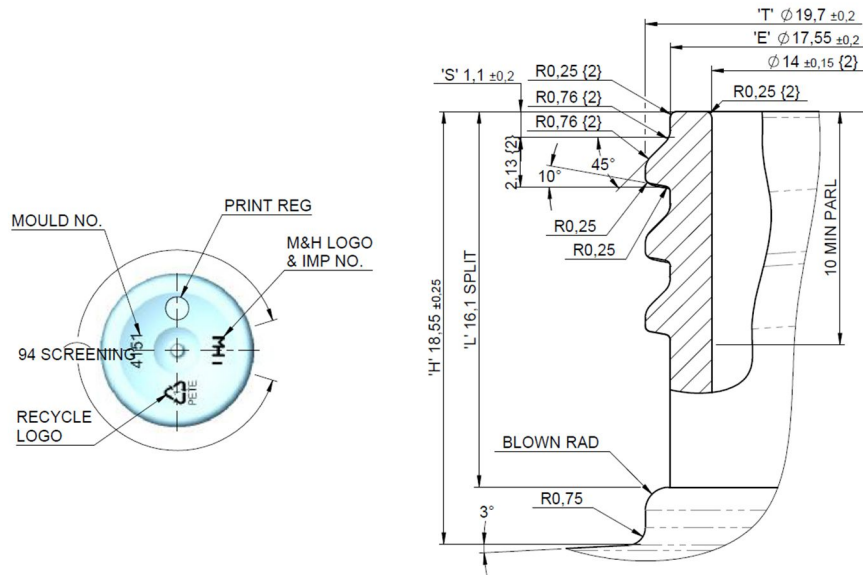

50ml PET Slim Tubular Bottle, 20/415 Neck

20mm NECK FINISH
RH SINGLE START 3,175 PITCH
2 TURNS OF FULL FORM
HELIX ANGLE 3°7'
MIN THRO BORE Ø 13,3 (4)

No Image

Bluesky Product Code	SLTU50CT-M
Colour	N/A
Material	PET
Size/Design	50ml
Content (brimful)	52.5ml ± 2ml
Neck Size	20/415
Height	87.3mm
Width	33mm ± 0.5mm
Last updated by	GJW – 23/11/2020