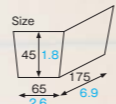

XT413·XT414 Loaf tray

Material **1** Greaseproof ivory paper
2 Greaseproof unbleached kraft
Function Greaseproof,
Heat resistance
Capacity 550cc/18.6fl.oz
Weight **1** 13.85g/0.49oz
2 13.40g/0.47oz
Entries 800pcs (40pcs x 20)