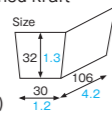

CT210-CT220 Baking tray

Material E-flute unbleached kraft/
Greaseproof unbleached kraft
Function Greaseproof,
Heat resistance
Capacity 130cc/4.4fl.oz
Weight 6.90g/0.24oz
Entries 1000pcs (50pcs×20)

CT210 [3810120]
Baking tray (E-flute/house)