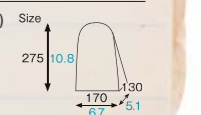

XK1600·XK1900 Paper bag

Material **1** Unbleached kraft/OPP (window)
2 Card paper
Weight **1** 38.00g/1.34oz
2 52.90g/1.87oz
Entries 100pcs (20pcs x 5)

1 XK1600 [6090327]
Peek-thru paper bag (snowman)