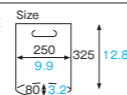

Kraft bag 250 · brown/white

Material brown : Unbleached kraft
white : Bleached kraft
Weight 16.00g/0.57oz
Entries 800pcs (100pcs × 8)