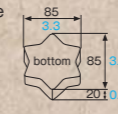

FA03 [3830103]
Mini fancy cup heart (red)

FA03 Mini fancy cup heart

Material E-flute bleached kraft
Function Heat resistance
Capacity 110cc/3.7fl.oz
Weight 2.49g/0.09oz
Entries 1000pcs (1000pcs × 1)

Individual Packet
XF8601