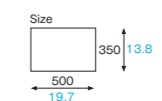

FTN2040-K [3853008]
Cooking paper (sheet-brown)

FTN2030-K · FTN2040-K Cooking paper (sheet)

Material Siliconized greaseproof paper (both faces)
Function Greaseproof, Heat resistance, Nonstick
Entries 500pcs (500pcs × 1)