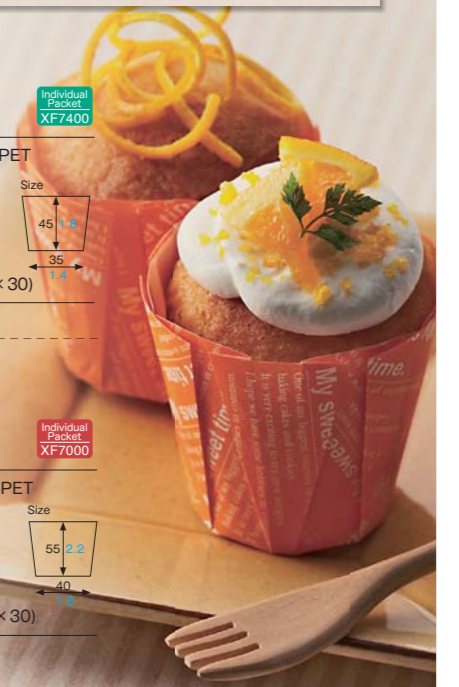

Size
55 2.2
40 1.4

Pie tray

These trays, made from a single pressed sheet, have a lip around the edge, making them great for tarts and pies.

[Main use Baking, Cake cup]

1 P103 [2650001]
Pie tray (leaf)

5 P107 [2650005]
Deep pie tray (house)