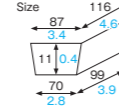

AP-87-116K [6090170]
PET gold tray (polygon/gold)
Weight : 4.52g/0.16oz