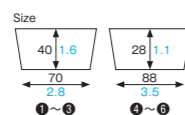

CR-41·CR-44·CR-45·CR-51·CR-54·CR-55 Curled cup

Material Bleached kraft/PET
Function Waterproof, Greaseproof,
Heat resistance
Capacity 1~3 180cc/6.1fl.oz
4~6 200cc/6.8fl.oz
Weight 3.95g/0.14oz
Entries 2000pcs (100pcs×20)