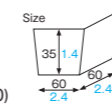

PC-54·PC-55 Paper cocotte

Material	Card paper
Function	—
Capacity	—
Weight	5.47g/0.19oz
Entries	1500pcs (50pcs × 30)

PC-56 [3850501]
Paper cocotte (red)