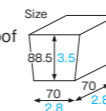

Material Ivory paper/OPP
Function Waterproof, Greaseproof
Capacity 620cc/21.0fl.oz
Weight 24.00g/0.85oz
Entries 320pcs (20pcs×16)

KS150·KS160 Porter pail M

Material Ivory paper/OPP
Function Waterproof, Greaseproof
Capacity 930cc/31.4fl.oz
Weight 31.25g/1.10oz
Entries 320pcs (20pcs×16)