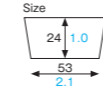

CR-13 [2690042]
Curled cup (yellow)

CR-11~13 Curled cup

Material Bleached kraft/PET
Function Waterproof,
Greaseproof,
Heat resistance
Capacity 65cc/2.2fl.oz
Weight 1.96g/0.07oz
Entries 2000pcs (100pcs×20)