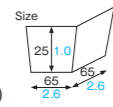

[Main use Cake tray, Baking] non-greaseproof

WT61 [3804640]
Modern cocotte (flower)

WT62 [3804641]
Modern cocotte (coloration)

WT63 [3804642]
Modern cocotte (souple)

WT61~63 Modern cocotte

Material	Card paper
Function	Heat resistance
Capacity	125cc/4.2fl.oz
Weight	4.00g/0.14oz
Entries	1500pcs (50pcs × 30)