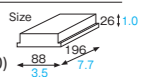

F-HT100 Hard loaf tray's PET lid

Material A-PET
Weight 7.68g/0.27oz
Entries 1000pcs (50pcs×20)