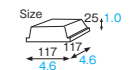

F-BT01 BT401's OPS lid

Material OPS
Weight 4.30g/0.15oz
Entries 1200pcs (50pcs×24)