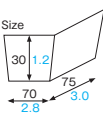

GT102 Gâteau tray

Material E-flute bleached kraft
Function Heat resistance
Capacity 160cc/5.4fl.oz
Weight 4.24g/0.15oz
Entries 2000pcs (50pcs × 40)