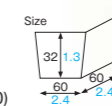

PC-77·PC-78 Refined cocotte

Material	Card paper
Function	—
Capacity	—
Weight	4.18g/0.15oz
Entries	1500pcs (50pcs × 30)

PC-52 [3850052]
Paper cocotte (classical)