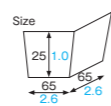

PC-52 Paper cocotte

Material	Card paper
Function	—
Capacity	—
Weight	4.39g/0.16oz
Entries	1500pcs (50pcs × 30)

PC-53 [3850053]
Paper cocotte (marguerite)