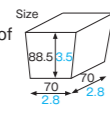

KS210 Porter pail R

Material Ivory paper/OPP
Function Waterproof, Greaseproof
Capacity 950cc/32.1fl.oz
Weight 28.15g/0.99oz
Entries 320pcs (20pcs×16)

KS100-KS110 Porter pail S

Material Ivory paper/OPP
Function Waterproof, Greaseproof
Capacity 620cc/21.0fl.oz
Weight 24.00g/0.85oz
Entries 320pcs (20pcs×16)