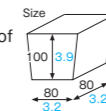

Material Ivory paper/OPP
Function Waterproof, Greaseproof
Capacity 620cc/21.0fl.oz
Weight 24.00g/0.85oz
Entries 320pcs (20pcs×16)

KS150·KS160 Porter pail M

Material Ivory paper/OPP
Function Waterproof, Greaseproof
Capacity 930cc/31.4fl.oz
Weight 31.25g/1.10oz
Entries 320pcs (20pcs×16)