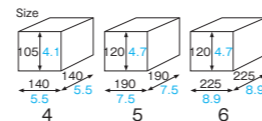

Loaf tray box & Decorative box

Our loaf tray boxes fit perfectly with the CT trays.
Combine a decoration box and the tray to hold your whole cake.
[Main use Cake, Snack taking out]

KS-P301·KS-P321 Loaf tray box

Material Card paper
Weight 36.40g/1.29oz
Entries 200pcs (200pcs×1)

KS-P341 Loaf tray box

Material Unbleached kraft
Weight 39.20g/1.38oz
Entries 200pcs (200pcs×1)

Applicable tray
• CT tray CT203
• Loaf tray ST203N
• Hard loaf tray HT101

KS-D401 [3870601] 4
KS-D402 [3870602] 5
KS-D403 [3870603] 6

KS-D421 [3870611] 4
KS-D422 [3870612] 5
KS-D423 [3870613] 6

KS-D441 [3870621] 4
KS-D442 [3870622] 5
KS-D443 [3870623] 6

KS-D461 [3870631] 4
KS-D462 [3870632] 5

KS-D401~3 / KS-D421~3 / KS-D441~3 Decorative box 4/5/6

Material Card paper
Weight 4 : 60.00g/2.12oz 5 : 130.40g/4.60oz
6 : 157.60g/5.56oz
Entries 4 : 200pcs 5 · 6 : 100pcs

KS-D461 · KS-D462 Decorative box 4/5

Material Unbleached kraft
Weight 4 : 50.40g/1.78oz
5 : 111.20g/3.93oz
Entries 4 : 200pcs 5 : 100pcs

PET gold tray

AP-4G [6090163] 4
AP-5G [6090164] 5
AP-6G [6090165] 6

PS decorative tray

PS-4G [6090185] 4
PS-5G [6090186] 5
PS-6G [6090187] 6

Please refer to page 47 for the details of the products.

Porter pail

These innovative new food packages are made entirely from paper including the handle. They're known for their natural paper texture and simple, clean designs.

[Main use Food, Snack taking out]

KS100·KS110 Porter pail S

Material Ivory paper/OPP
Function Waterproof, Greaseproof
Capacity 620cc/21.0fl.oz
Weight 24.00g/0.85oz
Entries 320pcs (20pcs×16)

KS150·KS160 Porter pail M

Material Ivory paper/OPP
Function Waterproof, Greaseproof
Capacity 930cc/31.4fl.oz
Weight 31.25g/1.10oz
Entries 320pcs (20pcs×16)

KS210 Porter pail R