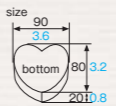

FA03 Mini fancy cup heart

Material E-flute bleached kraft
Function Heat resistance
Capacity 110cc/3.7fl.oz
Weight 2.49g/0.09oz
Entries 1000pcs (1000pcs x 1)

FG-70 [2691000]
Sweet cup heart (red)