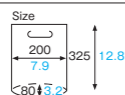

Kraft bag 200 · brown/white

Material brown : Unbleached kraft
white : Bleached kraft
Weight 13.00g/0.46oz
Entries 1000pcs (100pcs × 10)