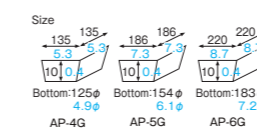

Decorative tray

Thays for whole cakes.
Available in gold or white.

[Main use Cake plate]

AP-4G~6G PET gold tray

Material A-PET
Function Waterproof, Greaseproof
Capacity —
Weight 4G : 7.82g/0.28oz
5G : 21.33g/0.75oz
6G : 29.80g/1.05oz
Entries 100pcs (100pcs × 1)