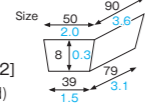

AP-39-79K [6093002]
PET gold tray (polygon/gold)
Weight : 2.00g/0.07oz