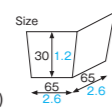

PC-200~203 Frosted baking tray

Material PET/Graffan paper
Function Heat resistance
Capacity 150cc/5.1fl.oz
Weight 4.40g/0.16oz
Entries 1500pcs (50pcs×30)

PC-230 [3850660]
Small frosted loaf tray (brown stripe)