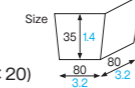

BT105L·BT105H Baking tray

Material Ivory paper/
Nonstick resin lamination
Function Greaseproof, Heat resistance,
Nonstick
Capacity 260cc/8.8fl.oz
Weight 5.70g/0.20oz
Entries 1000pcs (50pcs×20)