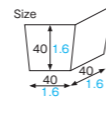

WR-121 [2690511]
Curled cup (red)