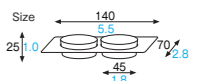

Perforation for easy separation!

A perforation is in the middle of the base, so individual cakes can be separated too.

W001 ~ 003 Twin cup

Material 1 Cup : Bleached kraft/PET, Holder : Card paper
2 Cup : Unbleached kraft/PET, Holder : Card paper
Function Waterproof, Greaseproof, Heat resistance
Capacity 38cc/1.3fl.oz (each cup)
Weight 3.20g/0.11oz
(Holder 1.60g/0.05oz, each cup 0.80g/0.03oz)
Entries 1200pcs (25pcs×48)