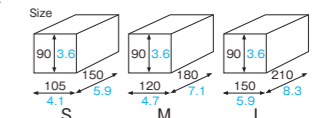

Cake box (pink)

- KS-C221 [3870411] S
- KS-C222 [3870412] M
- KS-C223 [3870413] L

Cake box (bouquet/brown)

- KS-C241 [3870421] S
- KS-C242 [3870422] M
- KS-C243 [3870423] L

KS-C261~3
Cake box S/M/L

Material Unbleached kraft
Weight S : 39.60g/1.40oz
M : 48.40g/1.71oz
L : 61.60g/2.17oz
Entries S : 500pcs M : 400pcs L : 300pcs