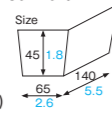

CT202 [3810002]
Baking tray (E-flute/house)