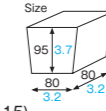

KS6000·KS6100 Food pail

Material Box : Card paper/OPP
Hand hold : PE
Function Waterproof, Greaseproof
Capacity 780cc/26.4fl.oz
Weight 33.50g/1.18oz
Entries 300pcs (20pcs×15)