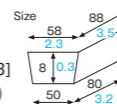

AP-50-80K [6093003]
PET gold tray (polygon/gold)
Weight : 2.40g/0.09oz

PET gold tray

Material A-PET
Function Waterproof, Greaseproof
Entries 500pcs (100pcs × 5)
RK-6S : 200pcs (100pcs × 2)

SL color

Choose whichever color you like from this great range of 13 beautiful colors. They are sure to bring some sparkle to your showcase.

[Main use Cake plate]