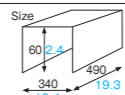

TB-02 Graceleeve baking cup's sheet pan (20holes)

Material Steel (teflon-coated)
Function Heat resistance
Weight 1173g/41.41oz
Entries 1piece