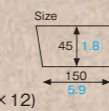

SC900 Large paper tube pan

Material E-flute bleached kraft/Ivory paper
Function Heat resistance
Capacity 4500cc/152.1fl.oz
Weight 38.74g/1.37oz
Entries 200pcs (50pcs × 4)

Paper tube pan

Everyone loves a chiffon cake - Substantial size yet available at a reasonable price. TEMMA's paper tube pans have been one of our best sellers since the launch and TEMMA is the only one to offer such an extensive range.