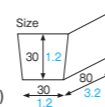

PC-230·PC-231 Small frosted loaf tray

Material PET/Graffen paper
Function Heat resistance
Capacity 90cc/3.0fl.oz
Weight 3.36g/0.12oz
Entries 2000pcs (50pcs × 40)