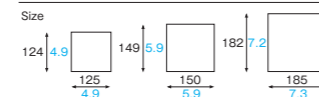

Kraft bag

The natural material used in kraft paper is ideal for takeaway bakery goods. These are pouch-style gusset bags that can stand by themselves, making them easy to use. We can also print custom and original designs on these bags. Please feel free to contact us.

[Main use Bread, Food, Snack taking out]

Kraft bag 200 · brown/white

Material brown : Unbleached kraft
white : Bleached kraft
Weight 13.00g/0.46oz
Entries 1000pcs (100pcs × 10)

Kraft bag 250 · brown/white

Material brown : Unbleached kraft
white : Bleached kraft
Weight 16.00g/0.57oz
Entries 800pcs (100pcs × 8)

Kraft bag 300 · brown/white

Material brown : Unbleached kraft
white : Bleached kraft
Weight 19.00g/0.67oz
Entries 600pcs (100pcs × 6)

Greaseproof kraft bag

These bags are made from thin, flexible greaseproof tissue paper, so they do not curl in the way that laminated poly bags do. They are air-permeable, reducing stickiness from steam or oil and do not affect the flavor of the food. Custom printing is also available.

[Main use Bread, Food, Snack taking out]

Custom printing can be ordered separately also.

Greaseproof kraft bag S/M/L

Material Greaseproof bleached kraft
Function Greaseproof
Weight S : 0.80 g / 0.03oz
M : 1.10 g / 0.04oz
L : 1.70 g / 0.06oz
Entries S : 5000pcs (500pcs × 10)
M : 4000pcs (500pcs × 8)
L : 3000pcs (500pcs × 6)

* If intending to use for foods with a large oil content or liquid content from sauces, etc. please be sure to order a sample and test it before making your purchase.

Cooking paper (Sheet)

These cooking sheets for industrial use are coated with silicon on both sides. They come in convenient boxes and available in either plain or patterned.

[Main use Cooking, Baking (Microwave oven, Oven, Steam) Wrapping]

COOKING PAPER

FTN2010-B · FTN2020-B Cooking paper (sheet)