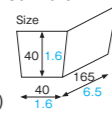

CT204 [3810004]
Baking tray (E-flute/house)