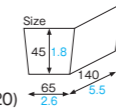

ST202N Loaf tray

Material Greaseproof unbleached kraft
Function Greaseproof, Heat resistance
Capacity 470cc/15.9fl.oz
Weight 11.30g/0.40oz
Entries 800pcs (40pcs×20)