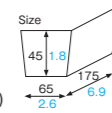

CT203 [3810003]
Baking tray (E-flute/house)