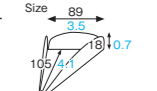

CP-153 Cake plate (torte·8cuts)

Material Card paper/Gold print/PET
Function Waterproof, Greaseproof
Capacity —
Weight 3.50g/0.12oz
Entries 2000pcs (100pcs×20)

CP-131 [2780511]
Small rectangular cake plate (gold)