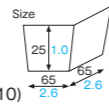

Color cocotte

These ever popular paper cocottes, available in 24 different colors, will not be found anywhere else. Their availability in a case of just 500pcs is another reason for their popularity. Use them to add extra color to your cakes or to brighten up an event!

[Main use Cake tray, Baking] non-greaseproof

Color cocotte (24 colors)

Material Card paper
Function Heat resistance
Capacity 125cc/4.2fl.oz
Weight 4.00g/0.14oz
Entries 500pcs (50pcs x 10)

PC-25 [3850425]
Color cocotte (beige)