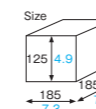

Cake box (ensemble)

- KS-C261 [3870431] S
- KS-C262 [3870432] M
- KS-C263 [3870433] L

KS4300 [3870103]
Paper tube pan's portable case (white)

KS4300
Paper tube pan's portable case

Material Card paper
Weight 92.00g/3.25oz
Entries 100pcs (100pcs x 1)