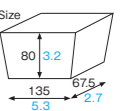

KS210 Porter pail R

Material Ivory paper/OPP
Function Waterproof, Greaseproof
Capacity 950cc/32.1fl.oz
Weight 28.15g/0.99oz
Entries 320pcs (20pcs×16)