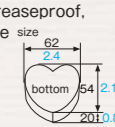

FA05 [3830105]
Heart fancy cup (classic)

FA06 [3830106]
Heart fancy cup (heart pattern)

FA05·FA06 Heart fancy cup

Material E-flute bleached kraft
Function Heat resistance
Capacity 280cc/9.5fl.oz
Weight 4.52g/0.16oz
Entries 600pcs (50pcs x 12)