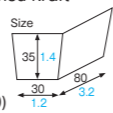

BT31N·BT32N Small kraft loaf tray

Material Greaseproof unbleached kraft
Function Greaseproof, Heat resistance
Capacity 120cc/4.1fl.oz
Weight 3.16g/0.11oz
Entries 2000pcs (50pcs × 40)

Small frosted loaf tray