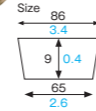

These gold trays are essential for serving sweets. New shapes are added for an even more extensive lineup.

[Main use Cake plate]

AP-78M [6090161]
PET gold tray (round/gold)
Weight : 2.10g/0.07oz

AP-86M [6090166]
PET gold tray (round/gold)
Weight : 2.64g/0.09oz