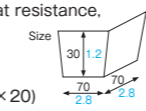

BT104L Baking tray

Material Ivory paper/
Nonstick resin lamination
Function Greaseproof, Heat resistance,
Nonstick
Capacity 180cc/6.1fl.oz
Weight 4.32g/0.15oz
Entries 1000pcs (50pcs×20)

BT105H [3800090]
Baking tray (half orange)