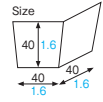

Material E-flute bleached kraft
Function Heat resistance
Capacity 85cc/2.9fl.oz
Weight 3.18g/0.11oz
Entries 2000pcs (50pcs × 40)

GT101 [3810200]
Gâteau tray (cream)

GT101 Gâteau tray

Material E-flute bleached kraft
Function Heat resistance
Capacity 150cc/5.1fl.oz
Weight 4.28g/0.15oz
Entries 2000pcs (50pcs × 40)