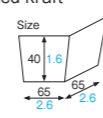

CT201-CT205 Baking tray

Material E-flute unbleached kraft/
Greaseproof unbleached kraft
Function Greaseproof,
Heat resistance
Capacity 200cc/6.8fl.oz
Weight 9.08g/0.32oz
Entries 1500pcs (50pcs×30)