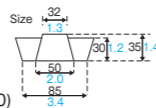

RG06 ~ 08 Ring cup

Material Unbleached kraft/PET
Function Greaseproof, Heat resistance
Capacity 140cc/4.7fl.oz
Weight 3.20g/0.11oz
Entries 1000pcs (50pcs×20)

RG01 [1502001]
Ring cup (white)

RG02 [1502002]
Ring cup (delicious camel)