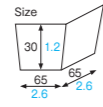

PC-200~203 Frosted baking tray

Material PET/Graffan paper
Function Heat resistance
Capacity 150cc/5.1fl.oz
Weight 4.40g/0.16oz
Entries 1500pcs (50pcs×30)