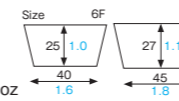

WF-UW6F [1350201]
WF-UW7F [1350202]
Film cup (cloud/white)