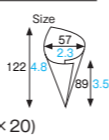

[Main use Baking, Cake cup]

They also make great fast food sleeves!

GS-11 [2680011]

Graceleeve baking cup (recette/brown)

GS-12 [2680012]

Graceleeve baking cup (lattice)

GS-11 · GS-12 Graceleeve baking cup

Material Unbleached kraft/
Resin lamination
Function Heat resistance
Capacity 78cc/2.6fl.oz
Weight 0.98g/0.04oz
Entries 2000pcs (100pcs × 20)