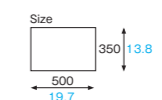

FTN2010-S · FTN2020-S Cooking paper (sheet)

Material Siliconized greaseproof paper (both faces)
Function Greaseproof, Heat resistance, Nonstick
Entries 500pcs (500pcs × 1)

FTN2030-K [3853007]
Cooking paper (sheet-white)