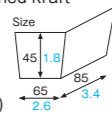

[Main use Baking, Cake tray]

CT500 [3810097]
Baking tray (E-flute/brown block)

CT201 [3810001]
Baking tray (E-flute/house)

CT205 [3810005]
Baking tray (E-flute/leaf)

CT500 Baking tray

Material E-flute unbleached kraft/
Greaseproof unbleached kraft
Function Greaseproof,
Heat resistance
Capacity 300cc/10.1fl.oz
Weight 10.50g/0.37oz
Entries 1000pcs (50pcs×20)