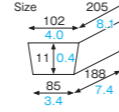

RK-6S [6093044]
PET gold tray (polygon/gold)
Weight : 13.00g/0.46oz