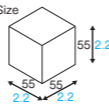

CB11·CB21 Cube cup 55

Material Greaseproof unbleached kraft (Cup·Bottom paper)
Function Greaseproof, Heat resistance
Capacity 165cc/5.6fl.oz
Weight Cup 5.26g/0.19oz
Bottom paper 1.06g/0.04oz
Entries 1000pcs (Cup·Bottom paper each 100pcs×10)

Perforations from top to bottom on the each edge make it easy to tear!

CB42 [2682132]
Cube cup 60 (present)