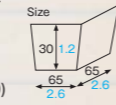

XA521·XA522 Frosted cocotte

Material A-PET/Graffan paper
Function -
Capacity -
Weight 4.48g/0.16oz
Entries 1500pcs (50pcs x 30)

XA508 [6090344]
Paper cocotte (marchen)