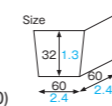

PC-56·PC-57 Paper cocotte

Material	Card paper
Function	—
Capacity	—
Weight	4.39g/0.16oz
Entries	1500pcs (50pcs × 30)