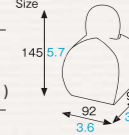

EK3200 Sweets box

Material Card paper
Weight 15.30g/0.54oz
Entries 100pcs (100pcs x 1)