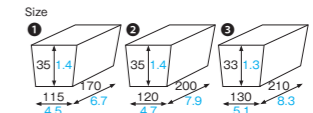

WH-100·WH-150·WH-200 Bamboo wrap

Material Coated cardboard/Resin coating
Function Light waterproof, Greaseproof
Capacity —
Weight ① 27.30g/0.96oz
② 32.00g/1.13oz
③ 35.04g/1.24oz
Entries 500pcs (50pcs × 10)