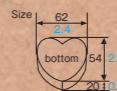

Fancy cup series

These unusual yet cute shapes have been created by maximizing TEMMA's forming technology. They have been extremely popular for ornamental gift cakes.

[Main use Baking, Cake cup]

FA05-FA06 Heart fancy cup

Material E-flute bleached kraft
Function Heat resistance
Capacity 280cc/9.5fl.oz
Weight 4.52g/0.16oz
Entries 600pcs (50pcs × 12)

Individual Packet
XF8800

FA11-FA12 Flower fancy cup

Material E-flute bleached kraft
Function Heat resistance
Capacity 350cc/11.8fl.oz
Weight 5.50g/0.19oz
Entries 300pcs (25pcs × 12)

Individual Packet
XF8800

M701 Decorative fancy cup flower

Material E-flute bleached kraft
Function Heat resistance
Capacity 660cc/22.3fl.oz
Weight 8.52g/0.30oz
Entries 300pcs (50pcs × 6)

Individual Packet
XF8900

FA01 Mini fancy cup star

Material E-flute bleached kraft
Function Heat resistance
Capacity 80cc/2.7fl.oz
Weight 2.15g/0.08oz
Entries 1000pcs (1000pcs × 1)

Individual Packet
XF8601

FA03 Mini fancy cup heart

Material E-flute bleached kraft
Function Heat resistance
Capacity 110cc/3.7fl.oz
Weight 2.49g/0.09oz
Entries 1000pcs (1000pcs × 1)

Individual Packet
XF8601

Fancy cup series

Sweet cup

Our standard PET cups, made into cute shapes! Perfect for special occasions.

[Main use Baking, Cake cup]

FG-70 Sweet cup heart

Material Bleached kraft/PET
Function Waterproof, Greaseproof, Heat resistance
Capacity 50cc/1.7fl.oz
Weight 0.79g/0.03oz
Entries 2000pcs (100pcs × 20)

Individual Packet
XF8601

FG-71 Sweet cup star

Material Bleached kraft/PET
Function Waterproof, Greaseproof, Heat resistance
Capacity 60cc/2.0fl.oz
Weight 1.04g/0.04oz
Entries 2000pcs (100pcs × 20)

Individual Packet
XF8601

FG-74 Sweet cup flower