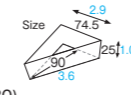

TG-11·TG-12 Triangle cup

Material Greaseproof ivory paper
Function Greaseproof, Heat resistance
Capacity 110cc/3.7fl.oz
Weight 4.20g/0.15oz
Entries 1500pcs (50pcs×30)

Individual Packet
XF8601

Loaf tray

The top of the each long side is folded over to help prevent expansion during baking. Give your pound cake a sharp silhouette.

[Main use Baking, Cake tray]