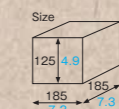

KS4300 Paper tube pan's portable case

Material Card paper
Weight 92.00g/3.25oz
Entries 100pcs (100pcs × 1)