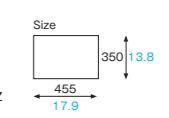

* For XG601 and 602, please ensure that the food product does not touch the printed side of the paper. The printed side is the side with the design displayed correctly.