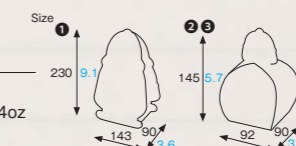

XK4000~4200 Sweets box

Material Card paper
Weight **1** 29.70g/1.05oz **2** 15.30g/0.54oz
Entries 100pcs (100pcs x 1)