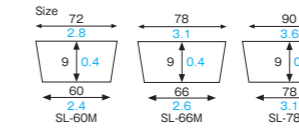

rose red
SL-60M [6093016]
SL-66M [6093029]
SL-78M [6093042]

3-size × 13 colors

SL-60M·SL-66M·SL-78M SL color (13 colors)

Material A-PET
Function Waterproof, Greaseproof
Capacity —
Weight SL-60M : 1.70g/0.06oz
SL-66M : 2.20g/0.08oz
SL-78M : 3.00g/0.11oz
Entries 500pcs (100pcs × 5)