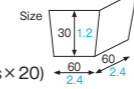

F-BT02 [3800112]
BT405's OPS lid (transparent)

F-BT02 BT405's OPS lid

Material OPS
Weight 7.60g/0.27oz
Entries 800pcs (50pcs×16)

BT107S [3800060]
Baking tray (sweet town)

BT107S Baking tray

Material Ivory paper/
Nonstick resin lamination
Function Greaseproof, Heat resistance,
Nonstick
Capacity 120cc/4.1fl.oz
Weight 3.62g/0.13oz
Entries 1000pcs (50pcs×20)