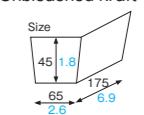

CT803 Baking tray

Material E-flute pergamin paper/Unbleached kraft
Function Greaseproof,
Heat resistance
Capacity 580cc/19.6fl.oz
Weight 14.00g/0.49oz
Entries 1000pcs (50pcs×20)

Individual Packet
XF8400