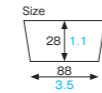

CR-53 [2690072]
Curled cup (yellow)

CR-54 [2690073]
Curled cup (orange phrase)

CR-55 [2690074]
Curled cup (green phrase)

CR-51~55 Curled cup

Material Bleached kraft/PET
Function Waterproof,
Greaseproof,
Heat resistance
Capacity 200cc/6.8fl.oz
Weight 3.95g/0.14oz
Entries 2000pcs (100pcs×20)