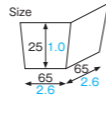

[Main use Baking]

WT61 [3804640]
Modern cocotte (flower)

WT62 [3804641]
Modern cocotte (coloration)

WT63 [3804642]
Modern cocotte (souple)

WT61~63
Modern cocotte

Material Card paper
Function Heat resistance
Capacity 125cc/4.2fl.oz
Weight 4.00g/0.14oz
Entries 1500pcs (50pcs×30)