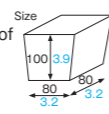

KS150-KS160 Porter pail M

Material Ivory paper/OPP
Function Waterproof, Greaseproof
Capacity 930cc/31.4fl.oz
Weight 31.25g/1.10oz
Entries 320pcs (20pcs×16)