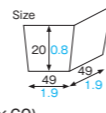

※ non-greaseproof

WT41 [3804601]
Small modern tray (nouveau)

WT42 [3804602]
Small modern tray (coquet)

WT41-WT42
Small modern tray

Material Ivory paper/
Nonstick resin lamination
Function Greaseproof,
Heat resistance,
Nonstick
Capacity 55cc/1.9fl.oz
Weight 2.12g/0.08oz
Entries 3000pcs (50pcs×60)