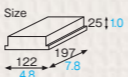

F-BT02 BT405's OPS lid

Material OPS
Weight 7.60g/0.27oz
Entries 800pcs (50pcs×16)

BT107S [3800060]
Baking tray (sweet town)