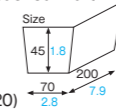

ST204N Loaf tray

Material Greaseproof unbleached kraft
Function Greaseproof, Heat resistance
Capacity 700cc/23.7fl.oz
Weight 15.60g/0.55oz
Entries 800pcs (40pcs×20)