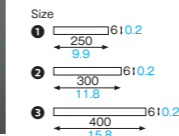

Bamboo wrap string (bamboo)

H-25-30-40 Bamboo wrap string

Material Paper/Iron wire
 Weight ① 0.49g/0.02oz
 ② 0.59g/0.02oz
 ③ 0.81g/0.03oz
 Entries 500pcs (500pcs × 1)

- ① WH-500 [3820200]
- ② WH-510 [3820201]
- ③ WH-520 [3820202]