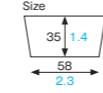

CR-31~33 Curled cup

Material Bleached kraft/PET
Function Waterproof,
Greaseproof,
Heat resistance
Capacity 110cc/3.7fl.oz
Weight 2.90g/0.10oz
Entries 2000pcs (100pcs×20)

F-CR03 [2690903]
Curled cup's PET lid (transparent)