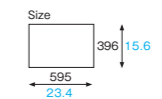

FTN2010-B · FTN2020-B Cooking paper (sheet)

Material Siliconized greaseproof paper (both faces)
Function Greaseproof, Heat resistance, Nonstick
Entries 500pcs (500pcs × 1)

FTN2010-S [3853003]
Cooking paper (sheet-news white)