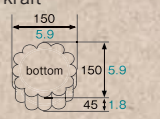

M701 Decorative fancy cup flower

Material E-flute bleached kraft
Function Heat resistance
Capacity 660cc/22.3fl.oz
Weight 8.52g/0.30oz
Entries 300pcs (50pcs × 6)

Individual Packet
XF8900

FA01 [3830101]
Mini fancy cup star (red)

FA01 Mini fancy cup star

Material E-flute bleached kraft
Function Heat resistance
Capacity 80cc/2.7fl.oz
Weight 2.15g/0.08oz
Entries 1000pcs (1000pcs × 1)

Individual Packet
XF8601