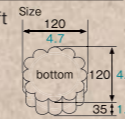

FA11-FA12 Flower fancy cup

Material E-flute bleached kraft
Function Heat resistance
Capacity 350cc/11.8fl.oz
Weight 5.50g/0.19oz
Entries 300pcs (25pcs × 12)

Individual Packet
XF8800

M701 [3830702]
Decorative fancy cup flower (gradation)