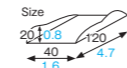

CP-233·CP-234·CP-133 Big rectangular cake plate

Material Card paper/Gold print/PET
Function Waterproof, Greaseproof
Capacity —
Weight 2.85g/0.10oz
Entries 2000pcs (100pcs×20)