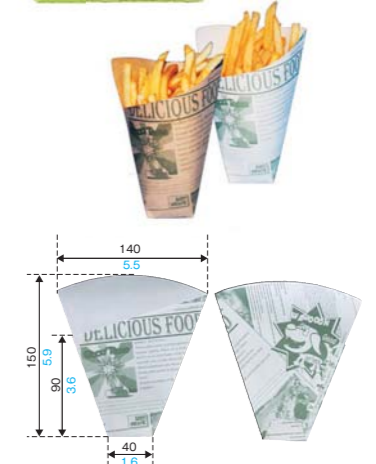

Potato bag

Potato bag O3 (white)