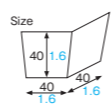

Individual Packet
XF8300

Suitable product
PC-230·231

See page 112

PC-250 [3850670]
Frosted cube (chic)

PC-251 [3850671]
Frosted cube (fleurs)

PC-250-PC-251 Frosted cube

Material PET/Graffan paper
Function Heat resistance
Capacity 85cc/2.9fl.oz
Weight 3.52g/0.12oz
Entries 2000pcs (50pcs×40)