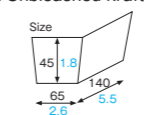

CT803 Baking tray

Material E-flute pergamin paper/Unbleached kraft
Function Greaseproof,
Heat resistance
Capacity 580cc/19.6fl.oz
Weight 14.00g/0.49oz
Entries 1000pcs (50pcs×20)

Individual Packet
XF8400