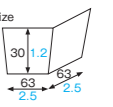

TR9005 PP clear tray

Material PP
Function —
Capacity —
Weight 4.56g/0.16oz
Entries 1500pcs (50pcs×30)