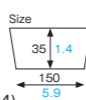

P107·P122 Deep pie tray

Material **5** Bleached kraft/
Resin lamination
6 Unbleached kraft/
Resin lamination
Function Heat resistance
Capacity 650cc/22.0fl.oz
Weight 2.38g/0.08oz
Entries 1200pcs (50pcs × 24)