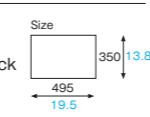

1 XG601 [3852051]
Baking sheet white (newspaper)