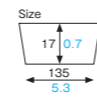

P106 Shallow pie tray

Material Bleached kraft/
Resin lamination
Function Heat resistance
Capacity 250cc/8.5fl.oz
Weight 2.88g/0.10oz
Entries 2000pcs (100pcs × 20)

2 P105 [2650003]
Pie tray (house)