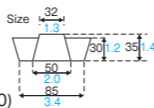

RG06 ~ 08 Ring cup

Material Unbleached kraft/PET
Function Greaseproof, Heat resistance
Capacity 140cc/4.7fl.oz
Weight 3.20g/0.11oz
Entries 1000pcs (50pcs×20)

RG01 [1502001]
Ring cup (white)

RG02 [1502002]
Ring cup (delicious camel)