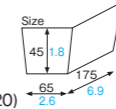

ST203N Loaf tray

Material Greaseproof unbleached kraft
Function Greaseproof, Heat resistance
Capacity 550cc/18.6fl.oz
Weight 13.40g/0.47oz
Entries 800pcs (40pcs×20)