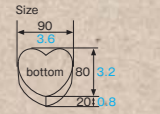

Fancy cup series

These unusual yet cute shapes have been created by maximizing TEMMA's forming technology. They have been extremely popular for ornamental gift cakes.

[Main use Baking, Cake cup]

FA05-FA06 Heart fancy cup

Material E-flute bleached kraft
Function Heat resistance
Capacity 280cc/9.5fl.oz
Weight 4.52g/0.16oz
Entries 600pcs (50pcs × 12)

Individual Packet
XF8800

FA11-FA12 Flower fancy cup

Material E-flute bleached kraft
Function Heat resistance
Capacity 350cc/11.8fl.oz
Weight 5.50g/0.19oz
Entries 300pcs (25pcs × 12)

Individual Packet
XF8800

M701 Decorative fancy cup flower

Material E-flute bleached kraft
Function Heat resistance
Capacity 660cc/22.3fl.oz
Weight 8.52g/0.30oz
Entries 300pcs (50pcs × 6)

Individual Packet
XF8900

FA01 Mini fancy cup star

Material E-flute bleached kraft
Function Heat resistance
Capacity 80cc/2.7fl.oz
Weight 2.15g/0.08oz
Entries 1000pcs (1000pcs × 1)

Individual Packet
XF8601

FA03 Mini fancy cup heart

Material E-flute bleached kraft
Function Heat resistance
Capacity 110cc/3.7fl.oz
Weight 2.49g/0.09oz
Entries 1000pcs (1000pcs × 1)

Individual Packet
XF8601

Fancy cup series

Sweet cup

Our standard PET cups, made into cute shapes! Perfect for special occasions.

[Main use Baking, Cake cup]

FG-70 Sweet cup heart

Material Bleached kraft/PET
Function Waterproof, Greaseproof, Heat resistance
Capacity 50cc/1.7fl.oz
Weight 0.79g/0.03oz
Entries 2000pcs (100pcs × 20)

Individual Packet
XF8601

FG-71 Sweet cup star

Material Bleached kraft/PET
Function Waterproof, Greaseproof, Heat resistance
Capacity 60cc/2.0fl.oz
Weight 1.04g/0.04oz
Entries 2000pcs (100pcs × 20)

Individual Packet
XF8601

FG-74 Sweet cup flower