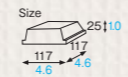

F-BT01 BT401's OPS lid

Material OPS
Weight 4.30g/0.15oz
Entries 1200pcs (50pcs×24)

BT405 [3800105]
Baking tray (black)