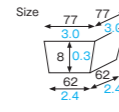

AP-77K-1 [6090169]
PET gold tray (polygon/gold)
Weight : 2.70g/0.10oz