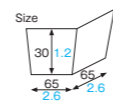

PC-301 [3850601]
Frosted cocotte (café)

PC-302 [3850602]
Frosted cocotte (delicious)

PC-303 [3850603]
Frosted cocotte (special sweet)

PC-300~303 Frosted cocotte

Material A-PET/Graffan paper
Function —
Capacity —
Weight 4.48g/0.16oz
Entries 1500pcs (50pcs×30)