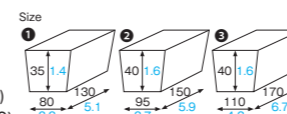

WH-500·WH-510·WH-520 Bamboo box Small·Middle·Big

Material Coated cardboard/Resin coating
Function Light waterproof, Greaseproof
Capacity —

Weight ① 17.50g/0.62oz
② 23.32g/0.82oz
③ 28.00g/0.99oz
Entries ① 1000pcs (50pcs × 20)
② ③ 500pcs (50pcs × 10)