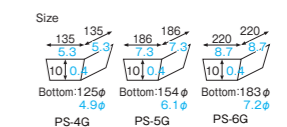

AP-4G [6090163]
PET gold tray 4 (gold)

AP-5G [6090164]
PET gold tray 5 (gold)

AP-6G [6090165]
PET gold tray 6 (gold)

PS-4G~6G PS decorative tray

Material PS
Function Waterproof, Greaseproof
Capacity —
Weight 4G : 5.70g/0.20oz
5G : 10.35g/0.37oz
6G : 14.80g/0.52oz
Entries 4G : 200pcs (100pcs × 2)
5G/6G : 100pcs (100pcs × 1)