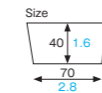

CR-43 [2690062]
Curled cup (yellow)

CR-44 [2690063]
Curled cup (orange phrase)

CR-45 [2690064]
Curled cup (green phrase)

CR-41~45 Curled cup

Material Bleached kraft/PET
Function Waterproof,
Greaseproof,
Heat resistance
Capacity 180cc/6.1fl.oz
Weight 3.95g/0.14oz
Entries 2000pcs (100pcs×20)