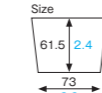

[Main use Dessert, Food cup, Baking]

VT701 [3790701]
Food cup (white)

VT704 [3790704]
Food cup (orange phrase)

VT705 [3790705]
Food cup (green phrase)

VT701·VT704·VT705 Food cup

Material Bleached kraft/PET
Function Waterproof,
Greaseproof,
Heat resistance
Capacity 300cc/10.1fl.oz
Weight 7.00g/0.25oz
Entries 2000pcs (50pcs×40)