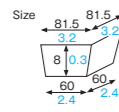

EG-82K [6093043]
PET gold tray (polygon/gold)
Weight : 2.70g/0.10oz