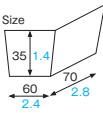

Material E-flute bleached kraft
Function Heat resistance
Capacity 85cc/2.9fl.oz
Weight 3.18g/0.11oz
Entries 2000pcs (50pcs × 40)

GT101 [3810200]
Gâteau tray (cream)

GT101 Gâteau tray

Material E-flute bleached kraft
Function Heat resistance
Capacity 150cc/5.1fl.oz
Weight 4.28g/0.15oz
Entries 2000pcs (50pcs × 40)