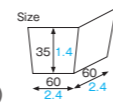

AT101~103 Paper cocotte

Material	Card paper
Function	—
Capacity	—
Weight	5.22g/0.18oz
Entries	1500pcs (50pcs × 30)

PC-54 [3850054]
Paper cocotte (pink)