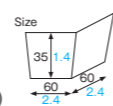

PC-53 Paper cocotte

Material	Card paper
Function	—
Capacity	—
Weight	5.22g/0.18oz
Entries	1500pcs (50pcs × 30)