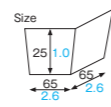

PC-81~83 Paper cocotte

Material	Card paper
Function	—
Capacity	—
Weight	4.00g/0.14oz
Entries	1500pcs (50pcs × 30)

AT101 [3850001]
Paper cocotte (pink)