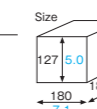

KS4500
Cake box tall

Material Card paper
Weight 67.70g/2.39oz
Entries 300pcs (25pcs x 12)