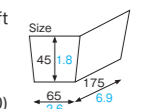

HT101 Hard loaf tray

Material G-flute bleached kraft
Function Heat resistance
Capacity 600cc/20.3fl.oz
Weight 18.75g/0.66oz
Entries 1000pcs (50pcs×20)

Individual Packet
XF8400