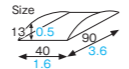

CP-151 [2780521]
Cake plate (torte·10cuts) (gold)

CP-153 [2780523]
Cake plate (torte·8cuts) (gold)

CP-232 [2780562]
Small rectangular cake plate (sentence/red)

CP-132 Small rectangular cake plate

Material Card paper/Gold print/PET
Function Waterproof, Greaseproof
Capacity —
Weight 2.05g/0.07oz
Entries 2000pcs (100pcs×20)