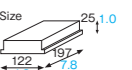

F-BT02 BT405's OPS lid

Material OPS
Weight 7.60g/0.27oz
Entries 800pcs (50pcs×16)