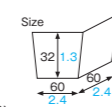

PC-71·PC-72 Refined cocotte

Material	Evaporated PET/ Card paper
Function	—
Capacity	—
Weight	4.40g/0.16oz
Entries	1500pcs (50pcs × 30)

PC-73 [3850513]
Refined cocotte (line gold)