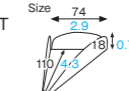

Cake plate

Cake plate

These plates make it easy to handle delicate cakes, adding an extra flourish to the look of your dessert.

[Main use : Cake plate]

CP-132 Small rectangular cake plate

Material Card paper/Gold print/PET
Function Waterproof, Greaseproof
Capacity —
Weight 2.05g/0.07oz
Entries 2000pcs (100pcs×20)

CP-151 Cake plate (torte·10cuts)

Material Card paper/Gold print/PET
Function Waterproof, Greaseproof
Capacity —
Weight 3.20g/0.11oz
Entries 2000pcs (100pcs×20)

CP-153 Cake plate (torte·8cuts)

Material Card paper/Gold print/PET
Function Waterproof, Greaseproof
Capacity —
Weight 3.50g/0.12oz
Entries 2000pcs (100pcs×20)

CP-231·CP-232·CP-131 Small rectangular cake plate

Material Card paper/Gold print/PET
Function Waterproof, Greaseproof
Capacity —
Weight 2.19g/0.08oz
Entries 2000pcs (100pcs×20)

CP-134 Big rectangular cake plate

Material Card paper/Gold print/PET
Function Waterproof, Greaseproof
Capacity —
Weight 2.78g/0.10oz
Entries 2000pcs (100pcs×20)

CP-233·CP-234·CP-133 Big rectangular cake plate

Material Card paper/Gold print/PET
Function Waterproof, Greaseproof
Capacity —
Weight 2.85g/0.10oz
Entries 2000pcs (100pcs×20)

CP-201·CP-202·CP-101 Square cake plate

Material Card paper/Gold print/PET
Function Waterproof, Greaseproof
Capacity —
Weight 2.91g/0.10oz
Entries 2000pcs (100pcs×20)

CP-55 [2780305]
Shell form plate (gold)

Material PET/Card paper
Function Waterproof, Greaseproof
Capacity —
Weight 3.00g/0.11oz
Entries 2000pcs (100pcs×20)

Can also be used as a plate for savory dishes