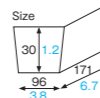

BT405 Baking tray

Material Card paper/PET
Function Waterproof, Greaseproof,
Heat resistance
Capacity 500cc/16.9fl.oz
Weight 16.00g/0.57oz
Entries 800pcs (50pcs×16)

F-BT02 [3800112]
BT405's OPS lid (transparent)