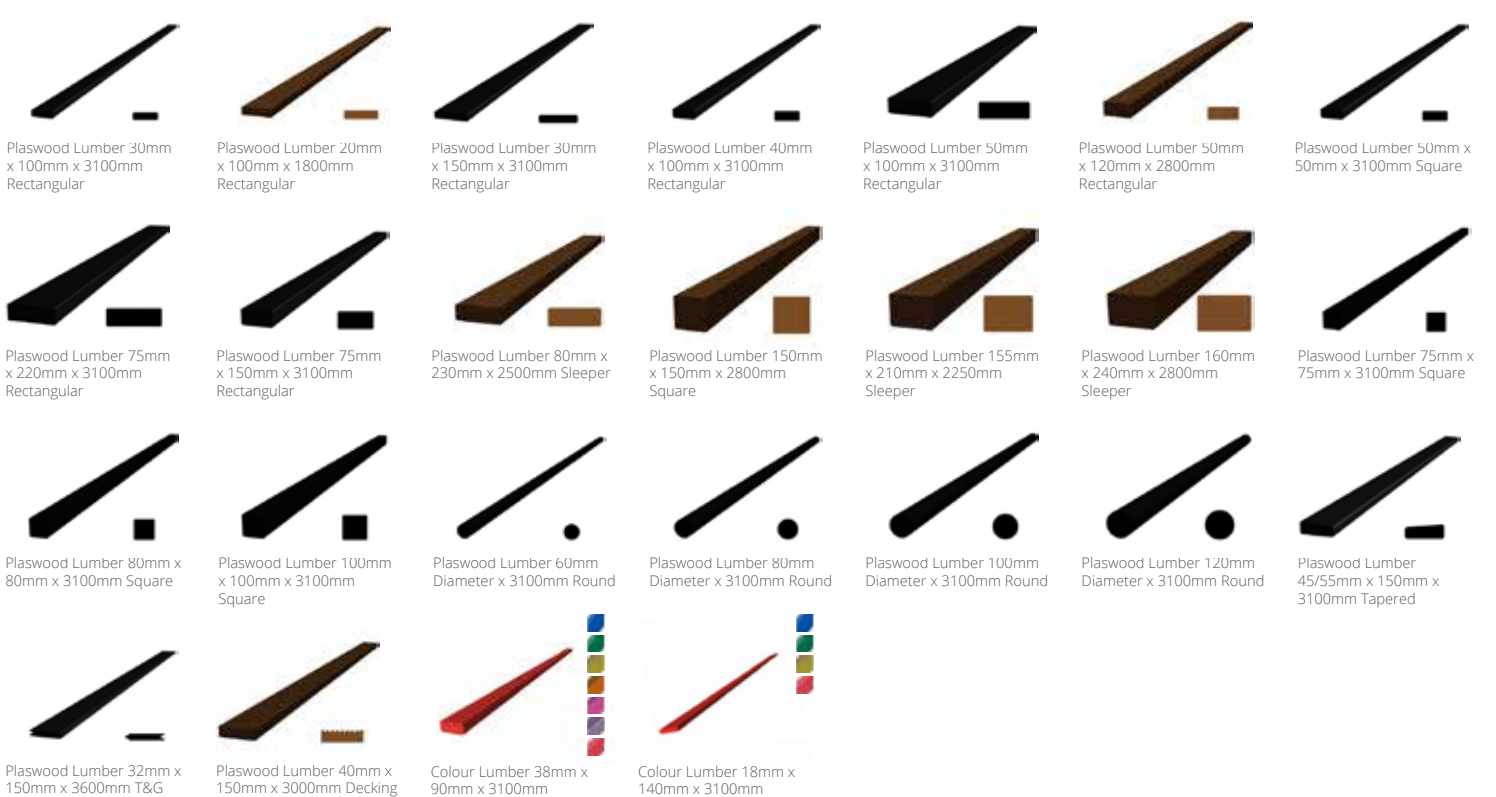

# Way Marker and Finger Post

signage and traffic safety products

Available in the following colours\*:

Round Top Bollard

Chamfered Top Bollard

Chamfered Square Bollards

Information Board

Finger Post

Round Finger Post

\*Bollards available in black and brown only.

## Recycled Plastic Lumber

the possibilities are endless... as is the life span of Plaswood recycled lumber

# Recycled Plastic Lumber

profiles

Sustainable by design with endless possibilities

Please contact us to discuss your lumber requirements