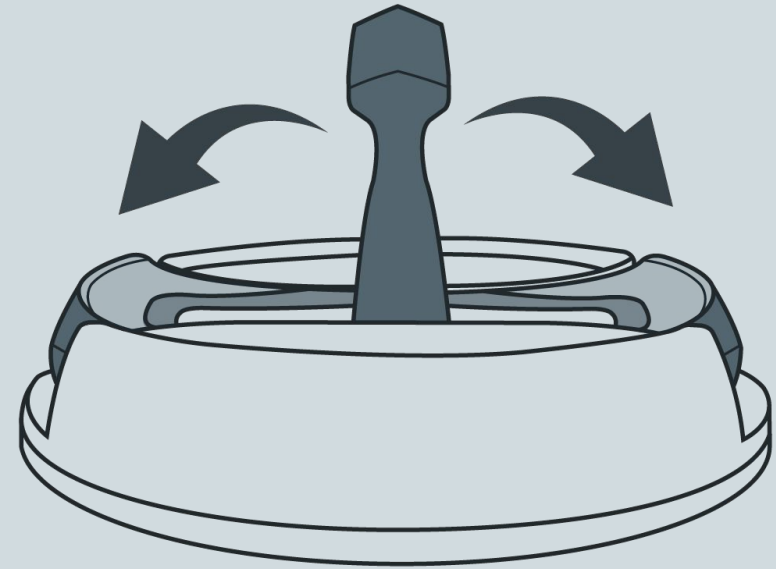

Two-way flipping airtight closure

- Two-way flipping airtight closure
- One-handed opening & closing
- Shelter products from moisture and air
- Leak-proof
- Shatter-proof
- Stackable

Component	Material	Weight
Spring	Steel	10 g
Handle piece	AS	13.9 g
Top-cover	PP	34.1 g
Sub-cover	ABS	26 g
Airtight ring	Silicon	26 g