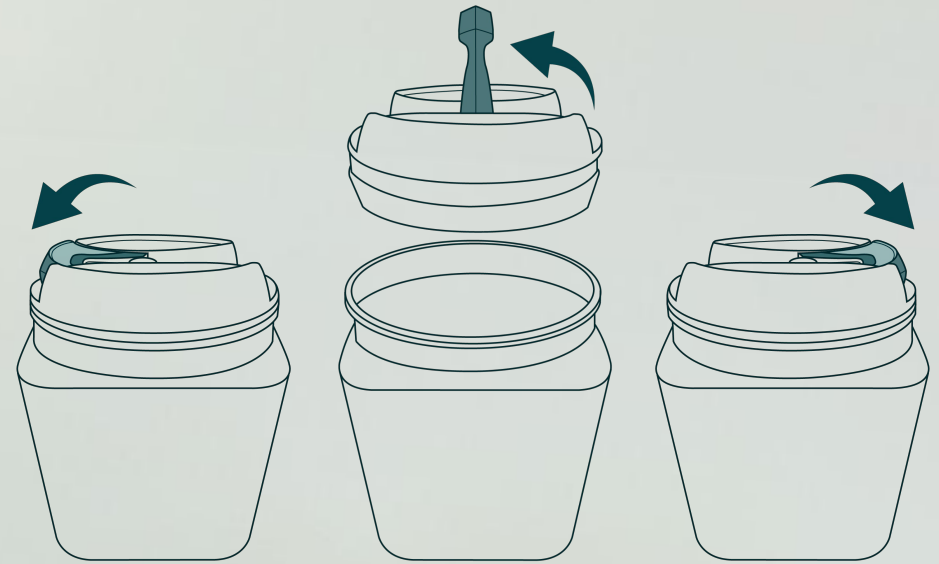

PCR PET.

sugarcane BIO-PET

One-Hand-Open

PET Kilner Jars

Best bathroom pal for bathing salt, body exfoliators, hot spring onsen powder, and more.

The airtight, refillable, reusable, recyclable PET Kilner Jars have a major update on the closure.

Two more sustainable options are available.

- ✓ PCR PET, post-consumer recycled
- ✓ BIO-PET, byproduct of sugarcane production

Two-way flipping airtight closure

- * Two-way flipping airtight closure
- * One-handed opening & closing
- * Shelter products from moisture and air
- * Leak-proof
- * Shatter-proof
- * Stackable