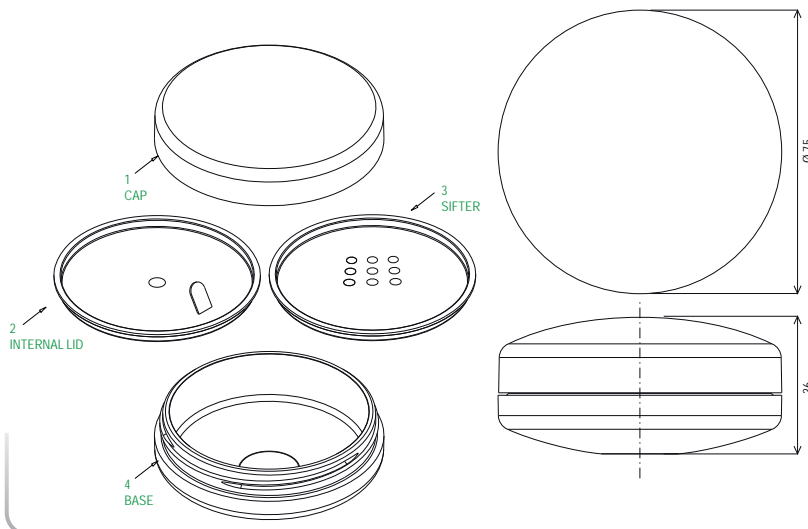

Working for sustainability

W W W . l e o p l a s t g r o u p . c o m

PRINTABLE AREAS

decorable area scale 1:2
 RAL profile

PAD PRINTING

HOTSTAMPING

Working for sustainability

MINIMUM ORDER QUANTITY 5.000