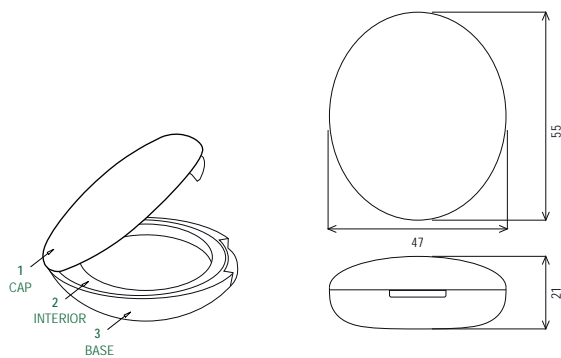

VegetalPlastic

PLA Family

Compact Ø 36

PRINTABLE AREAS

decorable area scale 1:2
RAL profile

PAD PRINTING

HOTSTAMPING

Working for sustainability