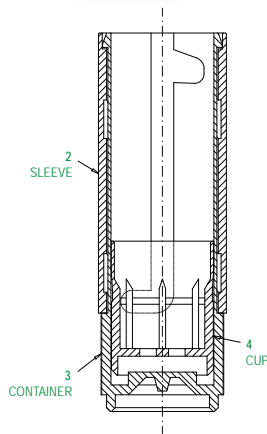

Lipstick - STANDARD SQUARE

W W W . l e o p l a s t g r o u p . c o m

PRINTABLE AREAS

MINIMUM ORDER QUANTITY 10.000

TIMING DETAILS

- 2 WEEKS** From order and artwork to confirmation of BAG
- + 3 WEEKS** From BAG approval to final samples
- + 8 WEEKS** From final samples approval to delivery
- = 13 WEEKS** **LEAD TIME FROM ORDER AND ARTWORK**