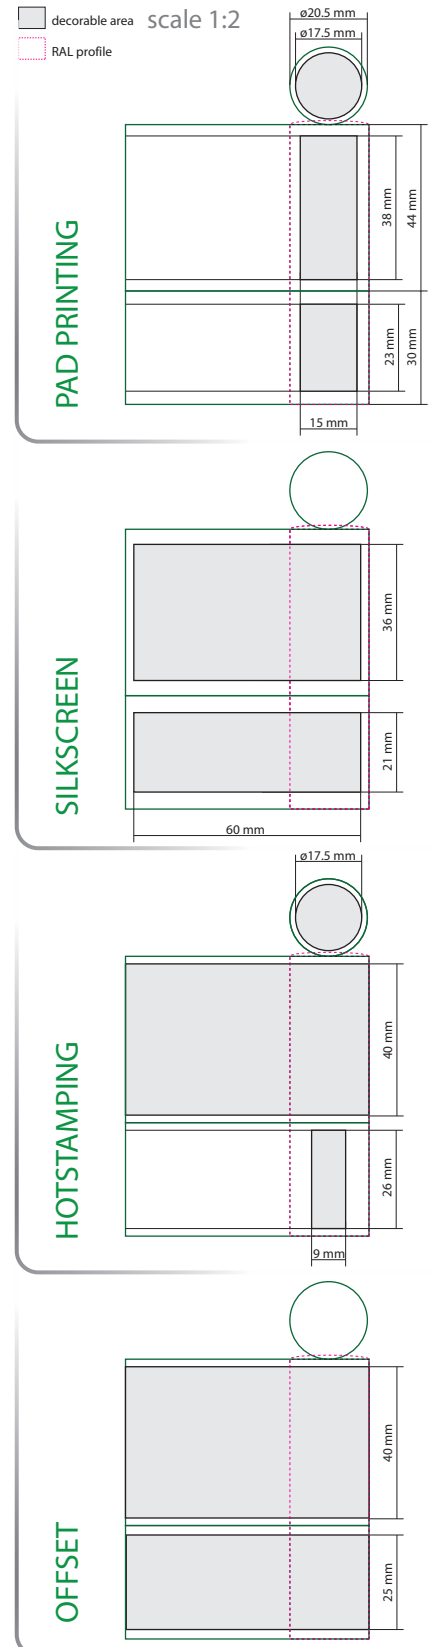

PA Lipstick - STANDARD ROUND

PRINTABLE AREAS

MINIMUM ORDER QUANTITY 10.000

TIMING DETAILS

- **2 WEEKS** From order and artwork to confirmation of BAG
- **+ 3 WEEKS** From BAG approval to final samples
- **+ 8 WEEKS** From final samples approval to delivery
- **= 13 WEEKS** **LEAD TIME FROM ORDER AND ARTWORK**