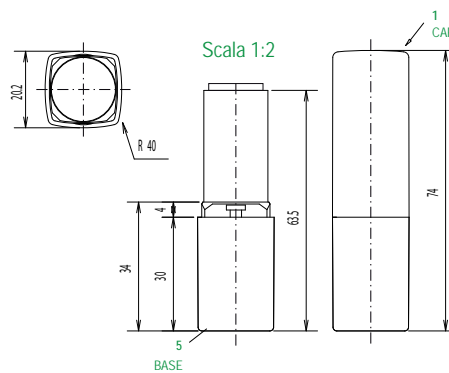

Lipstick - STANDARD SQUARE

W W W . l e o p l a s t g r o u p . c o m