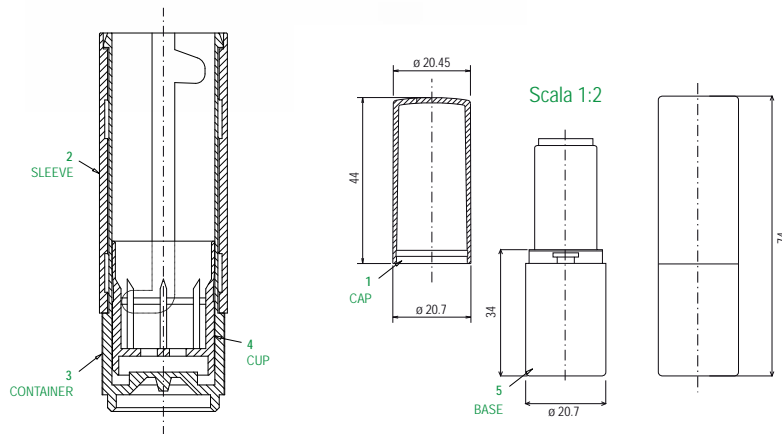

PA Lipstick - STANDARD ROUND

PRINTABLE AREAS

MINIMUM ORDER QUANTITY 10.000

TIMING DETAILS

- **2 WEEKS** From order and artwork to confirmation of BAG
- **+ 3 WEEKS** From BAG approval to final samples
- **+ 8 WEEKS** From final samples approval to delivery
- **= 13 WEEKS** **LEAD TIME FROM ORDER AND ARTWORK**