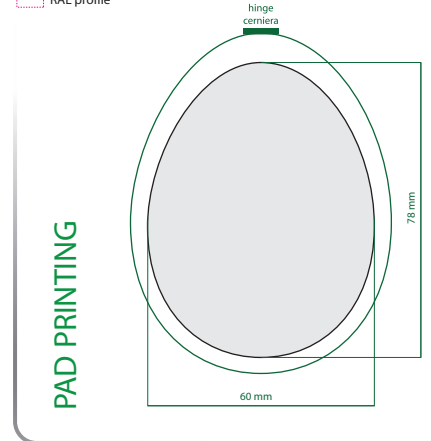

VegetalPlastic

PLA Family

Compact Ø 59

Working for sustainability

PRINTABLE AREAS

decorable area scale 1:2

RAL profile

MINIMUM ORDER QUANTITY 5.000

VegetalPlastic

PLA Family

Compact Ø 67

PRINTABLE AREAS

□ decorable area scale 1:2
□ RAL profile

PAD PRINTING

HOT STAMPING

MINIMUM ORDER QUANTITY 5.000