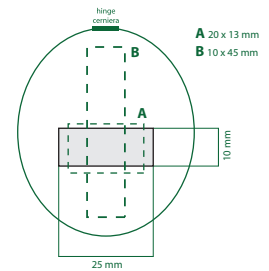

VegetalPlastic

PLA Family

Compact Ø 36

PRINTABLE AREAS

decorable area scale 1:2
RAL profile

PAD PRINTING

HOTSTAMPING

Working for sustainability