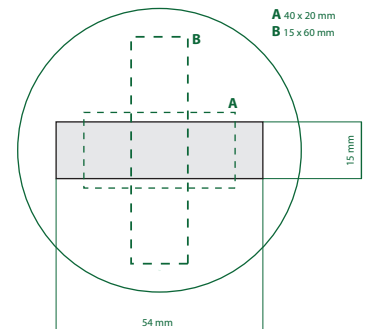

Working for sustainability

W W W . l e o p l a s t g r o u p . c o m

PRINTABLE AREAS

decorable area scale 1:2
 RAL profile

PAD PRINTING

HOTSTAMPING

Working for sustainability

MINIMUM ORDER QUANTITY 5.000