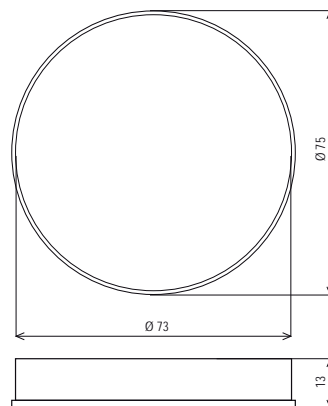

VegetalPlastic

PLA Family

Compact Ø 67

PRINTABLE AREAS

□ decorable area scale 1:2
□ RAL profile

PAD PRINTING

HOT STAMPING

MINIMUM ORDER QUANTITY 5.000