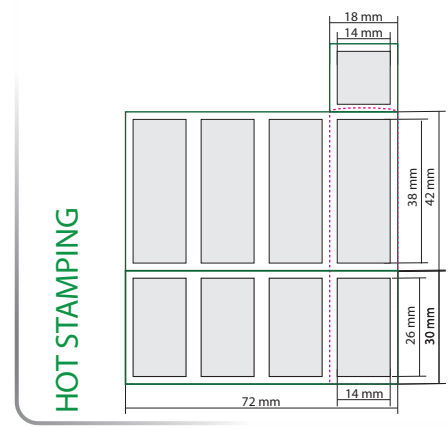

PRINTABLE AREAS

MINIMUM ORDER QUANTITY 10.000

TIMING DETAILS

- **2 WEEKS** From order and artwork to confirmation of BAG
- **+ 3 WEEKS** From BAG approval to final samples
- **+ 8 WEEKS** From final samples approval to delivery
- **= 13 WEEKS** **LEAD TIME FROM ORDER AND ARTWORK**