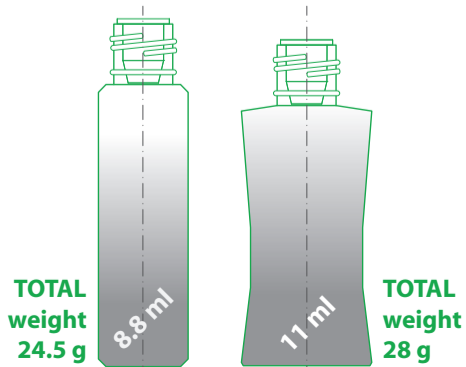

BIOMascara

the first oil-free Mascara

Combinations

Technical drawings

FLOCK EYE LINER LIP BRUSH MASCARA

4
STEMS
TIGES

AVAILABLE APPLICATORS

BOTTLES

TOTAL
weight
24.5 g

8.8 ml

TOTAL
weight
28 g

11 ml