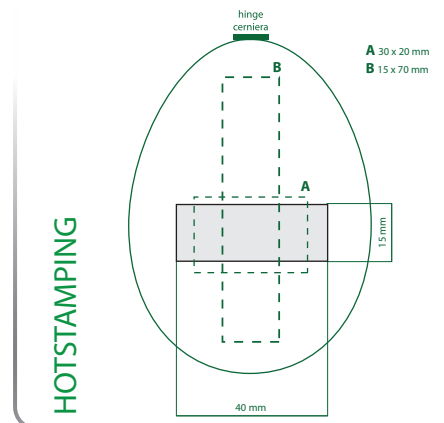

VegetalPlastic

PLA Family

Compact Ø 59

Working for sustainability

PRINTABLE AREAS

decorable area scale 1:2

RAL profile

MINIMUM ORDER QUANTITY 5.000

VegetalPlastic

PLA Family

Compact Ø 67

PRINTABLE AREAS

□ decorable area scale 1:2
□ RAL profile

PAD PRINTING

HOT STAMPING

MINIMUM ORDER QUANTITY 5.000