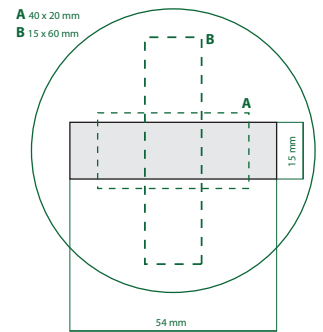

VegetalPlastic

PLA Family

Compact Ø 67

PRINTABLE AREAS

□ decorable area scale 1:2
□ RAL profile

PAD PRINTING

HOT STAMPING

MINIMUM ORDER QUANTITY 5.000