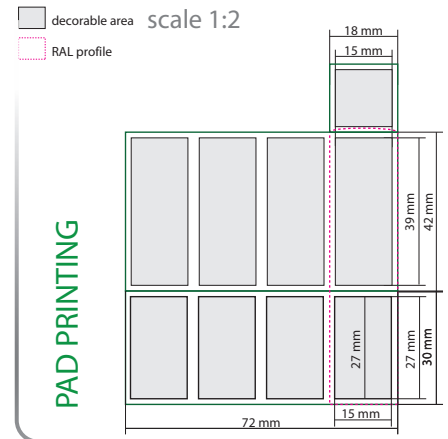

PRINTABLE AREAS

MINIMUM ORDER QUANTITY 10.000

TIMING DETAILS

- **2 WEEKS** From order and artwork to confirmation of BAG
- **+ 3 WEEKS** From BAG approval to final samples
- **+ 8 WEEKS** From final samples approval to delivery
- **= 13 WEEKS** **LEAD TIME FROM ORDER AND ARTWORK**