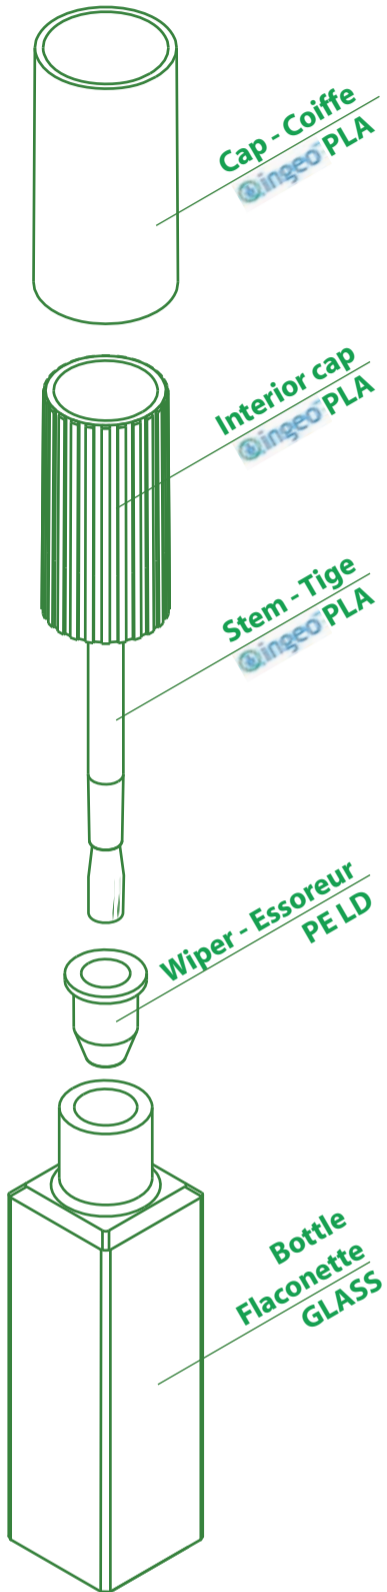

CATALOGUE

Working for sustainability

PLA Family
Standard items
to be customised

W W W . l e o p l a s t g r o u p . c o m

PA Lipstick - STANDARD ROUND

PRINTABLE AREAS

MINIMUM ORDER QUANTITY 10.000

TIMING DETAILS

Lipstick - STANDARD SQUARE

W W W . l e o p l a s t g r o u p . c o m

PRINTABLE AREAS

MINIMUM ORDER QUANTITY 10.000

TIMING DETAILS

- 2 WEEKS** From order and artwork to confirmation of BAG
- + 3 WEEKS** From BAG approval to final samples
- + 8 WEEKS** From final samples approval to delivery
- = 13 WEEKS** **LEAD TIME FROM ORDER AND ARTWORK**

Working for sustainability

W W W . l e o p l a s t g r o u p . c o m

PRINTABLE AREAS

decorable area scale 1:2
 RAL profile

PAD PRINTING

HOTSTAMPING

Working for sustainability

MINIMUM ORDER QUANTITY 5.000

BIOMascara

the first oil-free Mascara

Combinations

Technical drawings

FLOCK EYE LINER LIP BRUSH MASCARA

4
STEMS
TIGES

AVAILABLE APPLICATORS

BOTTLES