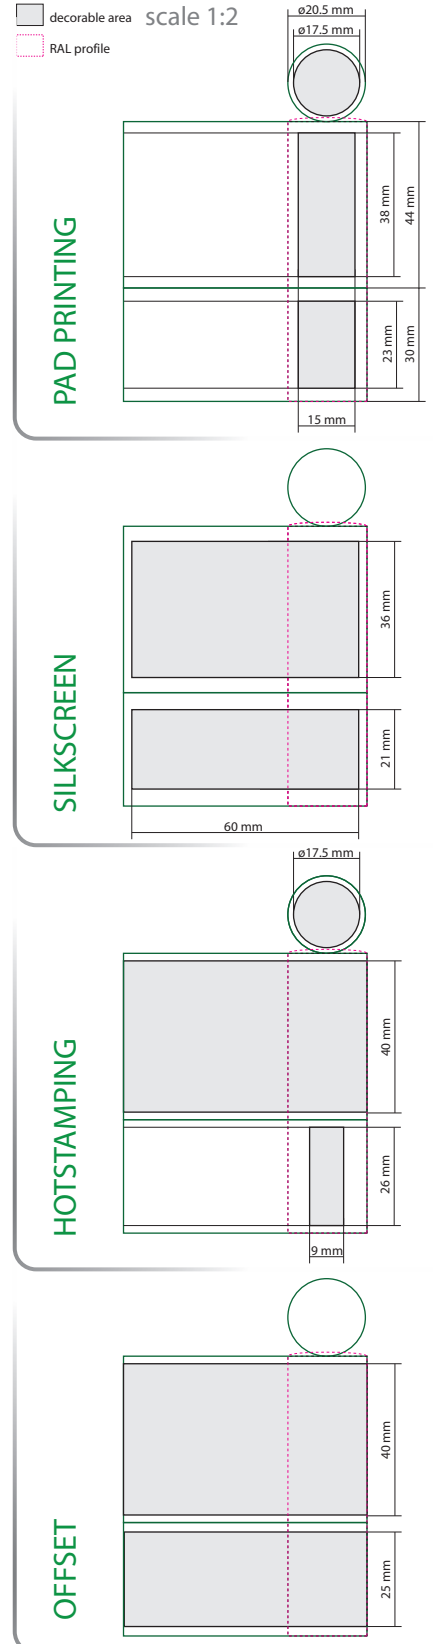

CATALOGUE

Working for sustainability

www.leoplastgroup.com

CA Family
Standard items
to be customised

**AGREMENT
TECHNIQUE**
L'Oréal Paris
Research & Expertise Packaging Center

PA Lipstick - STANDARD ROUND

MINIMUM ORDER QUANTITY 10.000

PRINTABLE AREAS

Lipstick - STANDARD SQUARE

www.leoplastgroup.com

Working for sustainability

PRINTABLE AREAS

decorable area scale 1:2
RAL profile

MINIMUM ORDER QUANTITY 10.000

TIMING DETAILS

PRINTABLE AREAS

decorable area scale 1:2
RAL profile

PAD PRINTING

HOT STAMPING

Working for sustainability

MINIMUM ORDER QUANTITY 5.000

TIMING DETAILS

- 2 WEEKS From order and artwork to confirmation of BAG
- + 3 WEEKS From BAG approval to final samples
- + 10 WEEKS From final samples approval to delivery
- = 15 WEEKS LEAD TIME FROM ORDER AND ARTWORK

VegetalPlastic

AGREMENT
TECHNIQUE
L'Oréal Paris
Research & Expertise Packaging Center

CA Family

JAR 50 ml

PRINTABLE AREAS

decorable area scale 1:2
RAL profile

PAD PRINTING

HOTSTAMPING