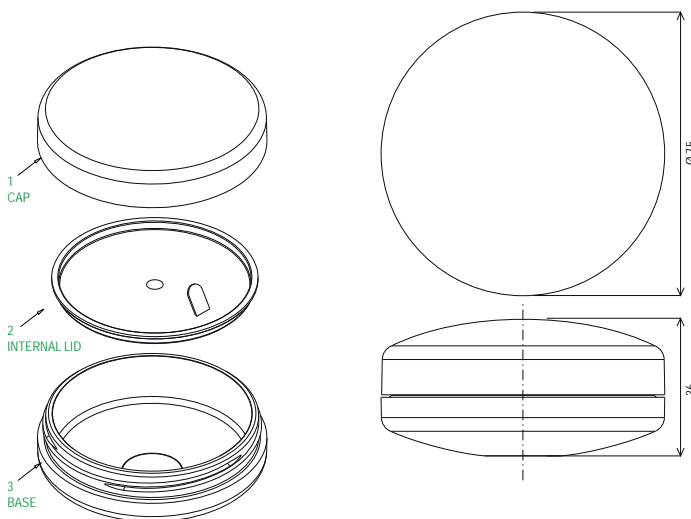

Working for sustainability