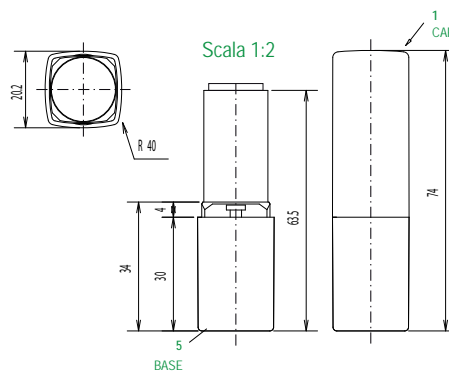

PRINTABLE AREAS

Lipstick - STANDARD SQUARE

www.leoplastgroup.com

Working for sustainability

PRINTABLE AREAS

decorable area scale 1:2
RAL profile

MINIMUM ORDER QUANTITY 10.000

TIMING DETAILS