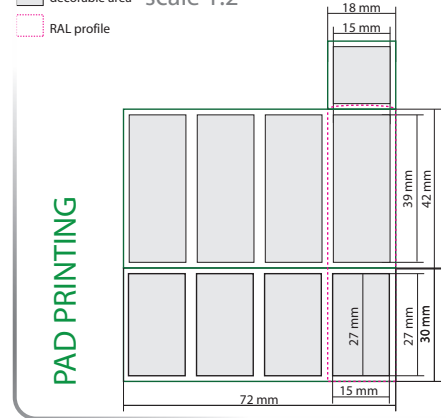

PRINTABLE AREAS

Lipstick - STANDARD SQUARE

www.leoplastgroup.com

Working for sustainability

PRINTABLE AREAS

decorable area scale 1:2
RAL profile

MINIMUM ORDER QUANTITY 10.000

TIMING DETAILS

PRINTABLE AREAS

decorable area scale 1:2
RAL profile

PAD PRINTING

HOT STAMPING

Working for sustainability

MINIMUM ORDER QUANTITY 5.000

TIMING DETAILS

- 2 WEEKS From order and artwork to confirmation of BAG
- + 3 WEEKS From BAG approval to final samples
- + 10 WEEKS From final samples approval to delivery
- = 15 WEEKS LEAD TIME FROM ORDER AND ARTWORK