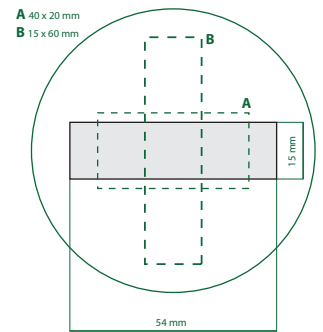

PRINTABLE AREAS

decorable area scale 1:2
RAL profile

PAD PRINTING

HOT STAMPING

Working for sustainability

MINIMUM ORDER QUANTITY 5.000

TIMING DETAILS

- 2 WEEKS From order and artwork to confirmation of BAG
- + 3 WEEKS From BAG approval to final samples
- + 10 WEEKS From final samples approval to delivery
- = 15 WEEKS LEAD TIME FROM ORDER AND ARTWORK