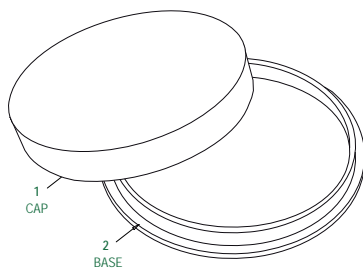

PRINTABLE AREAS

decorable area scale 1:2
RAL profile

PAD PRINTING

HOT STAMPING

Working for sustainability

MINIMUM ORDER QUANTITY 5.000

TIMING DETAILS

- 2 WEEKS From order and artwork to confirmation of BAG
- + 3 WEEKS From BAG approval to final samples
- + 10 WEEKS From final samples approval to delivery
- = 15 WEEKS LEAD TIME FROM ORDER AND ARTWORK

VegetalPlastic

AGREMENT
TECHNIQUE
L'Oréal Paris
Research & Expertise Packaging Center

CA Family

JAR 50 ml

PRINTABLE AREAS

decorable area scale 1:2
RAL profile

PAD PRINTING

HOTSTAMPING