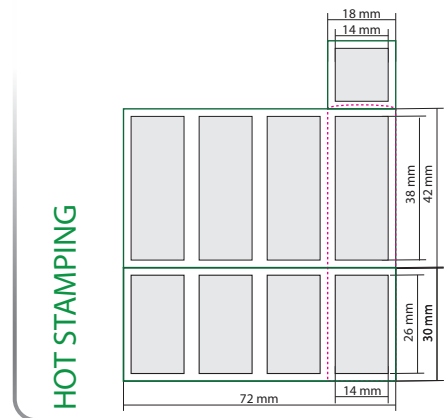

PRINTABLE AREAS

Lipstick - STANDARD SQUARE

www.leoplastgroup.com

Working for sustainability

PRINTABLE AREAS

decorable area scale 1:2
RAL profile

MINIMUM ORDER QUANTITY 10.000

TIMING DETAILS

PRINTABLE AREAS

decorable area scale 1:2
RAL profile

PAD PRINTING

HOT STAMPING

Working for sustainability

MINIMUM ORDER QUANTITY 5.000

TIMING DETAILS

- 2 WEEKS From order and artwork to confirmation of BAG
- + 3 WEEKS From BAG approval to final samples
- + 10 WEEKS From final samples approval to delivery
- = 15 WEEKS LEAD TIME FROM ORDER AND ARTWORK