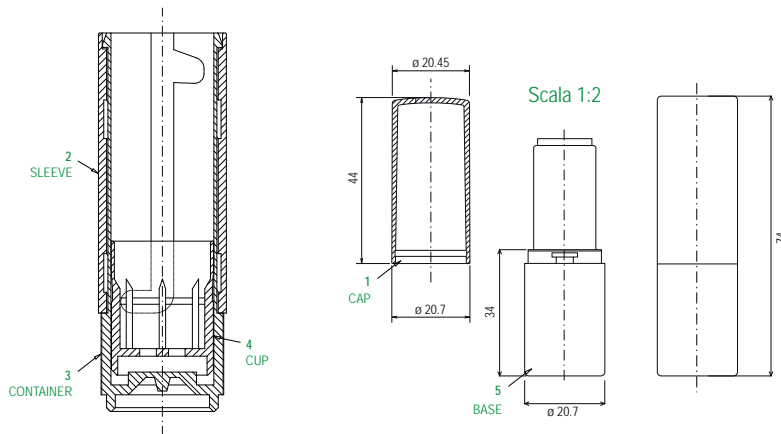

CATALOGUE

Working for sustainability

www.leoplastgroup.com

CA Family
Standard items
to be customised

**AGREMENT
TECHNIQUE**
L'Oréal Paris
Research & Expertise Packaging Center

PA Lipstick - STANDARD ROUND

MINIMUM ORDER QUANTITY 10.000