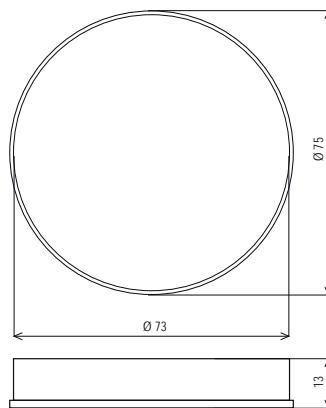

PRINTABLE AREAS

decorable area scale 1:2
RAL profile

PAD PRINTING

HOT STAMPING

Working for sustainability

MINIMUM ORDER QUANTITY 5.000

TIMING DETAILS

- 2 WEEKS From order and artwork to confirmation of BAG
- + 3 WEEKS From BAG approval to final samples
- + 10 WEEKS From final samples approval to delivery
- = 15 WEEKS LEAD TIME FROM ORDER AND ARTWORK