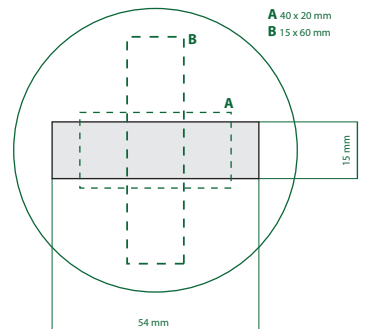

VegetalPlastic

AGREMENT
TECHNIQUE
L'Oréal Paris
Research & Expertise Packaging Center

CA Family

JAR 50 ml

PRINTABLE AREAS

decorable area scale 1:2
RAL profile

PAD PRINTING

HOTSTAMPING