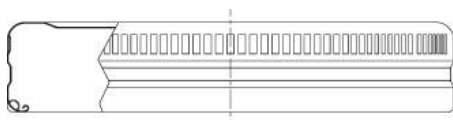

HomeStyle TwisTop - Technical Specifications

Food & Beverage

The HomeStyle TwisTop is a Lug/Twist closure with a Plastisol liner. It provides the functionality of a Lug/Twist, while providing the traditional appearance of a threaded closure used in home canning.

This commonly used 70 mm tall Lug closure size has the knurls and a faux thread, but retains the high filling speed of the lug closure.

Available diameters (mm)

70

- The HomeStyle TwisTop comes in a 70 mm tall with other sizes in development.
- A vacuum indicator and tamper evident button is an added feature.
- Plastisol is the standard liner and a retort liner is also available.
- A gold exterior with white interior is most commonly used, but unlimited colors and graphics can be added to customize your packaging needs.

Profiles

Tecnocap Spa – Headquarters

Via Starza - 84013 Cava de' Tirreni (Salerno) - Italy

Tel +39 089 441522

www.tecnocapclosures.com - www.linkedin.com/company/tecnocap-spa