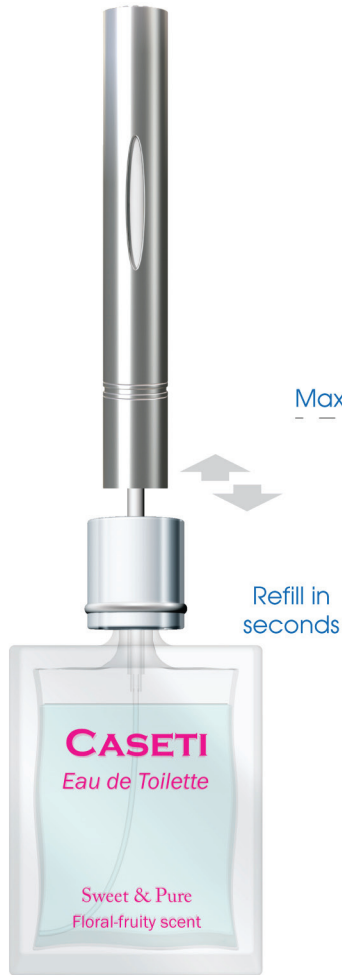

# Twist

Lipstick shape

P133CH  
Shiny Chrome

P133CP  
Champagne

P133BK  
Black

P133RD  
Red

P133NY  
Navy

P133PK  
Pink

P133GR  
Apple Green

**Stalice - P760 Lipstick shape**

Spec : 13.6 (diameter) x 103 (L) mm

Volume : 3.1 ml

Sprays : about 40 times

Volume per sprays : about 0.078 ml

No. of Swarovski Crystals : 12

remove the nozzle of  
your fragrance bottle

80%  
Max level

Refill in  
seconds

**Stalice - P117 Lipstick shape**

Spec : 13.6 (diameter) x 103 (L) mm

Volume : 3.1 ml

Sprays : about 40 times

Volume per sprays : about 0.078 ml

No. of Swarovski Crystals : 12