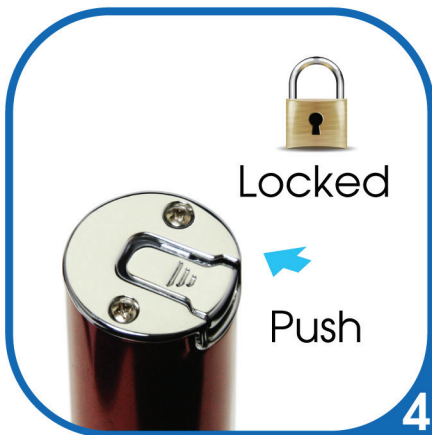

Spec : 15 (the widest part) x 95 (L) mm

Volume : 3.3 ml

Sprays : about 50 times

Volume per sprays : about 0.066 ml

Refill in seconds

A man with dark, wet hair, wearing a black suit jacket, white shirt, and black tie, is shown from the chest up. He has a serious expression and is looking slightly to the right. The background is a close-up of water with many bubbles. In the bottom right corner, a silver and black perfume atomizer is shown. The atomizer has a silver body and a black cap with a silver ring.