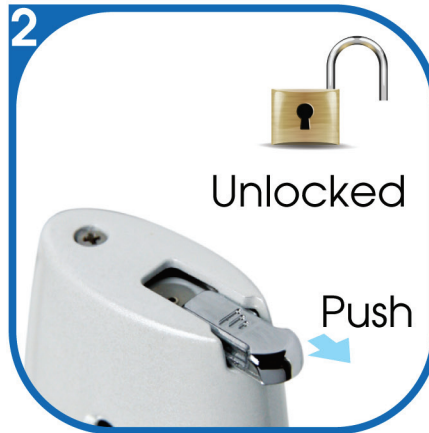

**Freesia - P121 Ellipse shape**

Spec : 31.6 (the widest part) x 68.8 (L) mm

Volume : 3.3 ml

Sprays : about 45 times

Volume per sprays : about 0.074 ml

No. of Swarovski Crystals : 1

**Refill in seconds**

**Twist - P113 Lipstick shape**