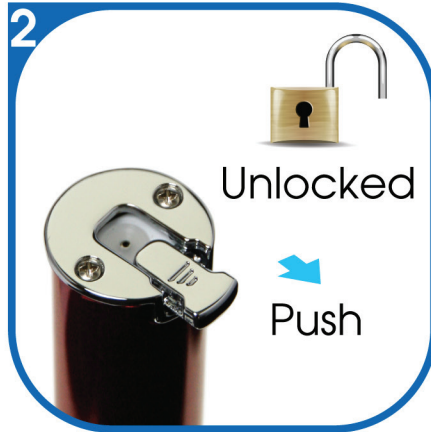

Twist - P113 Lipstick shape

Spec : 15 (the widest part) x 95 (L) mm

Volume : 3.3 ml

Sprays : about 50 times

Volume per sprays : about 0.066 ml

Refill in seconds