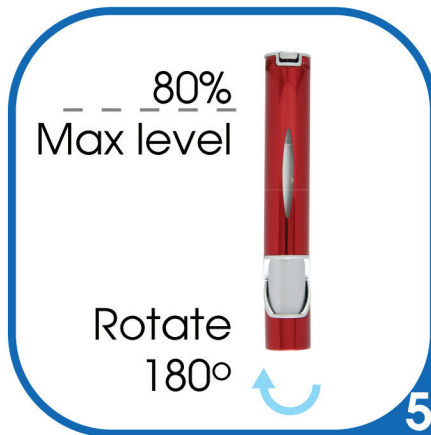

**Freesia - P121 Ellipse shape**

Spec : 31.6 (the widest part) x 68.8 (L) mm

Volume : 3.3 ml

Sprays : about 45 times

Volume per sprays : about 0.074 ml

No. of Swarovski Crystals : 1

**Refill in seconds**

**Twist - P113 Lipstick shape**

Spec : 15 (the widest part) x 95 (L) mm

Volume : 3.3 ml

Sprays : about 50 times

Volume per sprays : about 0.066 ml

Refill in seconds

A man with dark, wet hair, wearing a black suit jacket, white shirt, and black tie, is shown from the chest up. He has a serious expression and is looking slightly to the right. The background is a close-up of water with many bubbles. In the bottom right corner, a silver and black perfume atomizer is shown. The atomizer has a silver body and a black cap with a silver ring.