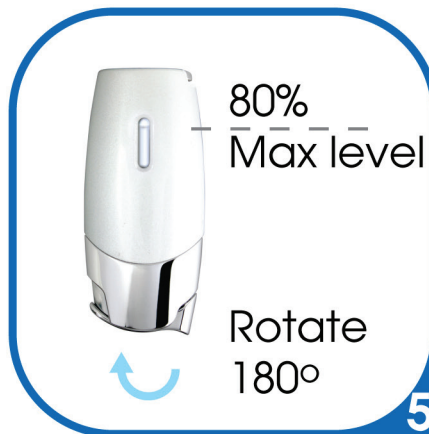

**Freesia - P121 Ellipse shape**

Spec : 31.6 (the widest part) x 68.8 (L) mm

Volume : 3.3 ml

Sprays : about 45 times

Volume per sprays : about 0.074 ml

No. of Swarovski Crystals : 1

**Refill in seconds**

**Twist - P113 Lipstick shape**

Spec : 15 (the widest part) x 95 (L) mm

Volume : 3.3 ml

Sprays : about 50 times

Volume per sprays : about 0.066 ml

Refill in seconds

A man with dark, wet hair, wearing a black suit jacket, white shirt, and black tie, is shown from the chest up. He has a serious expression and is looking slightly to the right. The background is a close-up of water with many bubbles. In the bottom right corner, a silver and black perfume atomizer is shown. The atomizer has a silver body and a black cap with a silver ring.