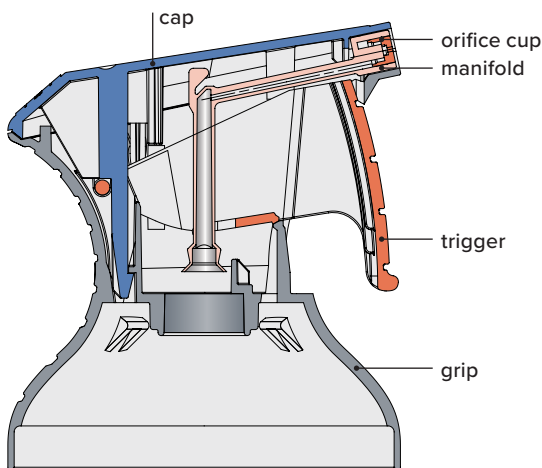

Aerohead™

Advanced ergonomics for more comfortable spray dispensing

Technical Features & Benefits

- Ergonomic easy-to-use design
- Unique aesthetic for shelf differentiation
- Low force to actuate that may help reduce finger fatigue
- Directional spray enhances user control

Applications

- Auto
- Home
- Laundry
- Garden
- Professional
- Air
- Paint

Optional Trigger

Technical Requirements

Can size: 207.51/211
Valve stem: male

Spray Patterns

narrow, medium, wide,
stream, custom

Trigger Design