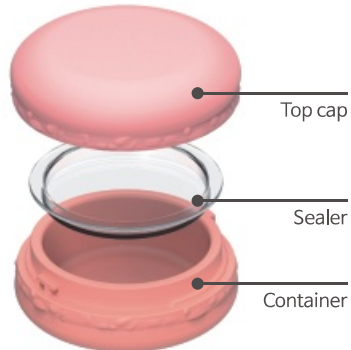

AMENITY BOTTLES

TRAVEL KIT 38

25ML
SQUARE TYPE

30ML
CIRCLE TYPE

Macaroon CREAM JAR(2Pcs)

Macaroon CREAM JAR(3Pcs)

Option : UV Digital Printing

Option : SILK PAD Printing