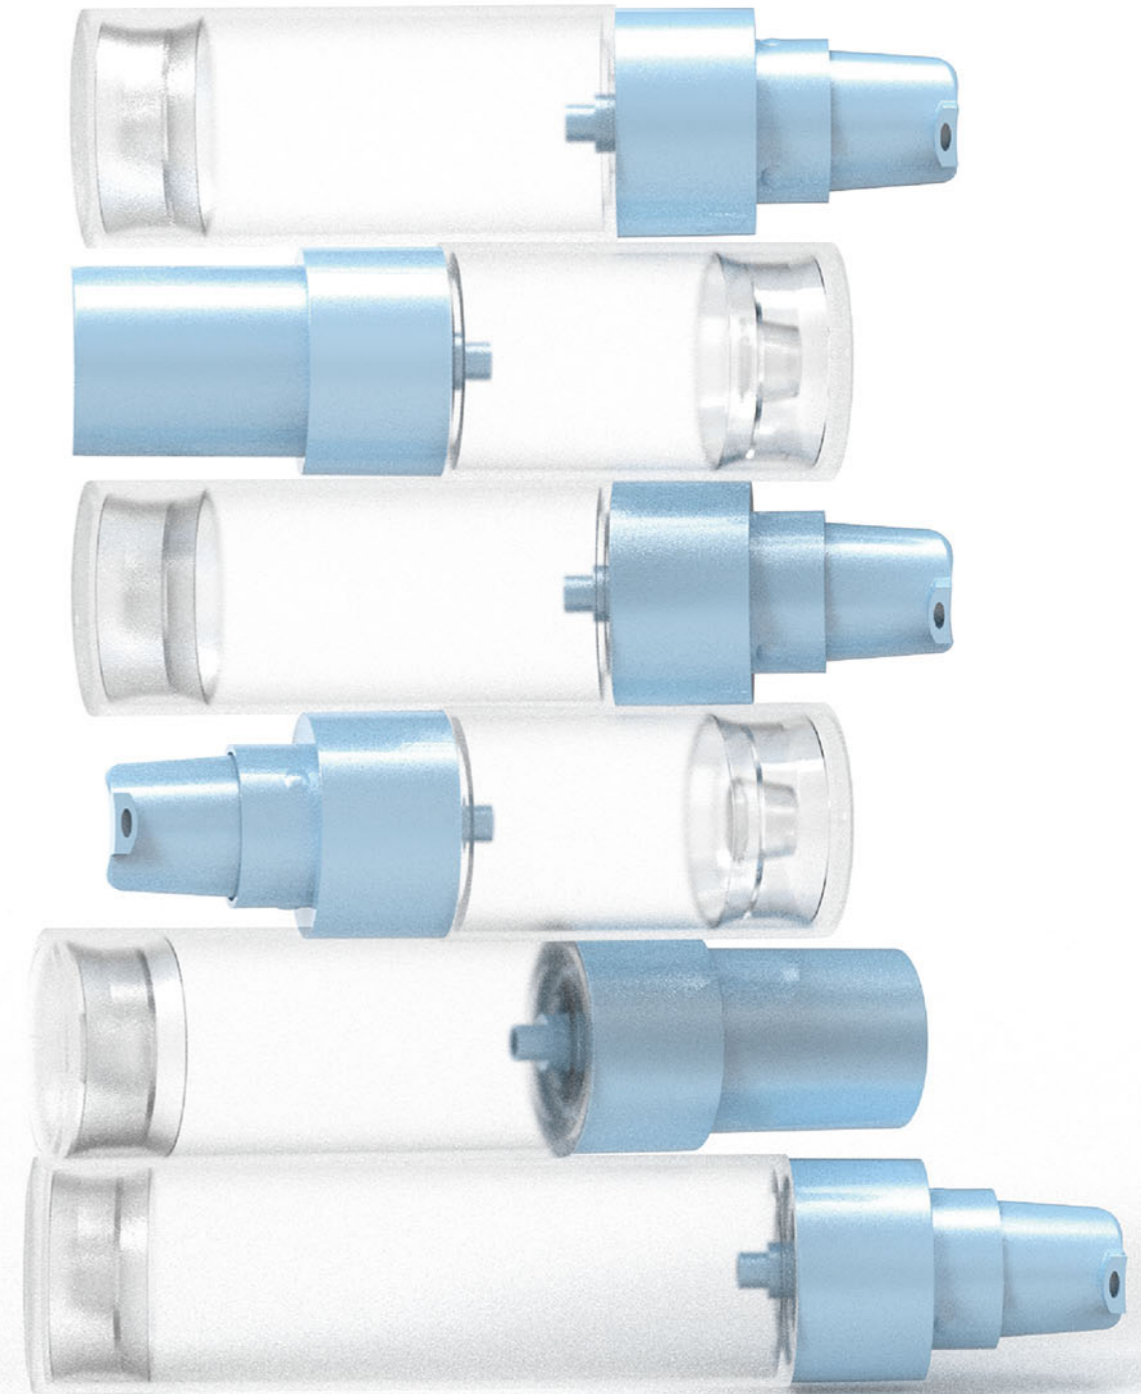

# PP AIRLESS BOTTLE

**SWC-BPA100GB**  
100ML

**SWC-BPA20HD**  
20ML

**SWC-BPA40HF**  
40ML

**SWC-BPA15HG**  
15ML

**SWC-BPA40HI**  
40ML

**SWC-BPA15HJ**  
15ML