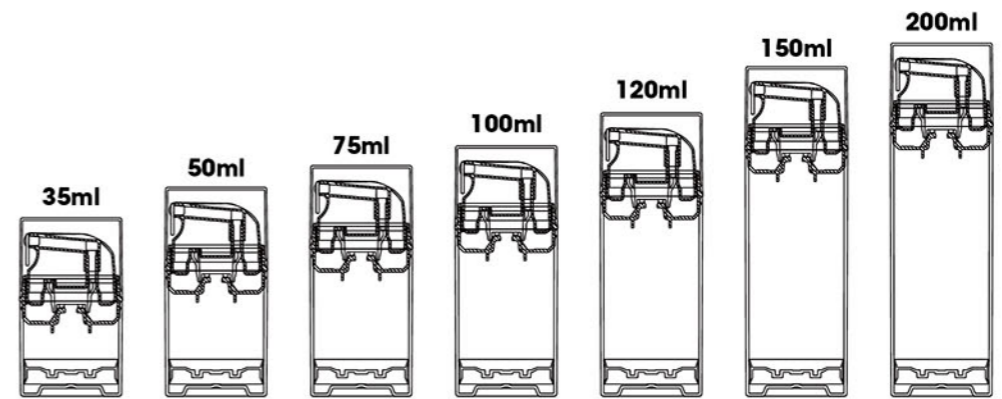

# PUMP OPTIONS PP AIRLESS BOTTLE

**SOMEWANG**  
YOUR PACKAGING SUPPLIER

SOMEWANG provide airless bottles with a capacity of 35/50/75/100/120/150/200ml