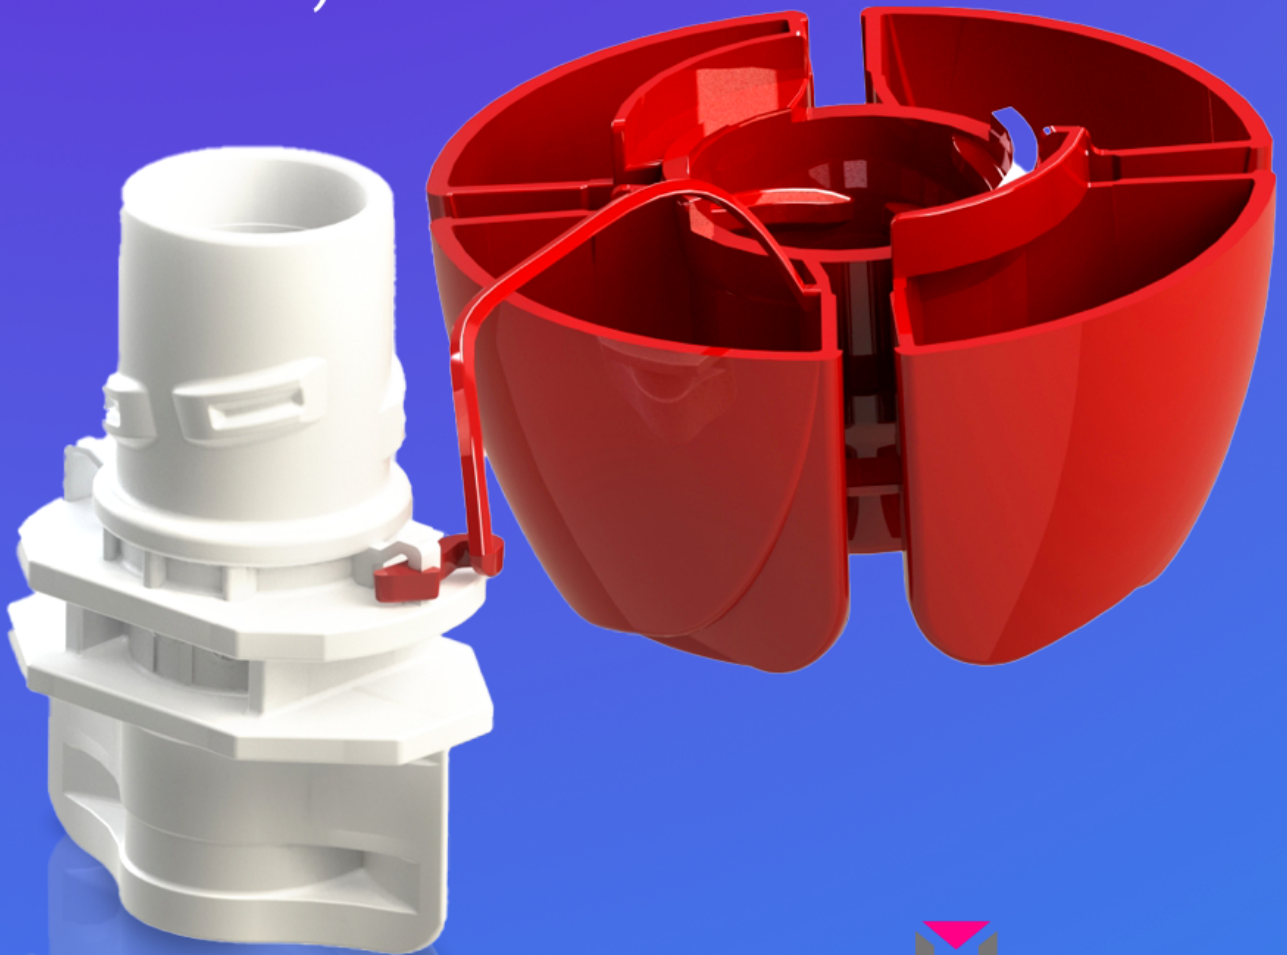

PLUG AND PLAY PACKAGING

Discover MENSHEN's
state-of-the-art
tethered caps,
designed for ultimate
functionality and
sustainability.

NO LITTERING

Our tethered caps prevent littering, ensuring a cleaner environment.

SUPERIOR PERFORMANCE

Surpasses EU
directive requirements
with a secure fit
(20N vs. 12N).

USER EXPERIENCE

No interference
between cap and
face during use.

SEAMLESS INTEGRATION

Compatible with
existing filling lines
for effortless
implementation.