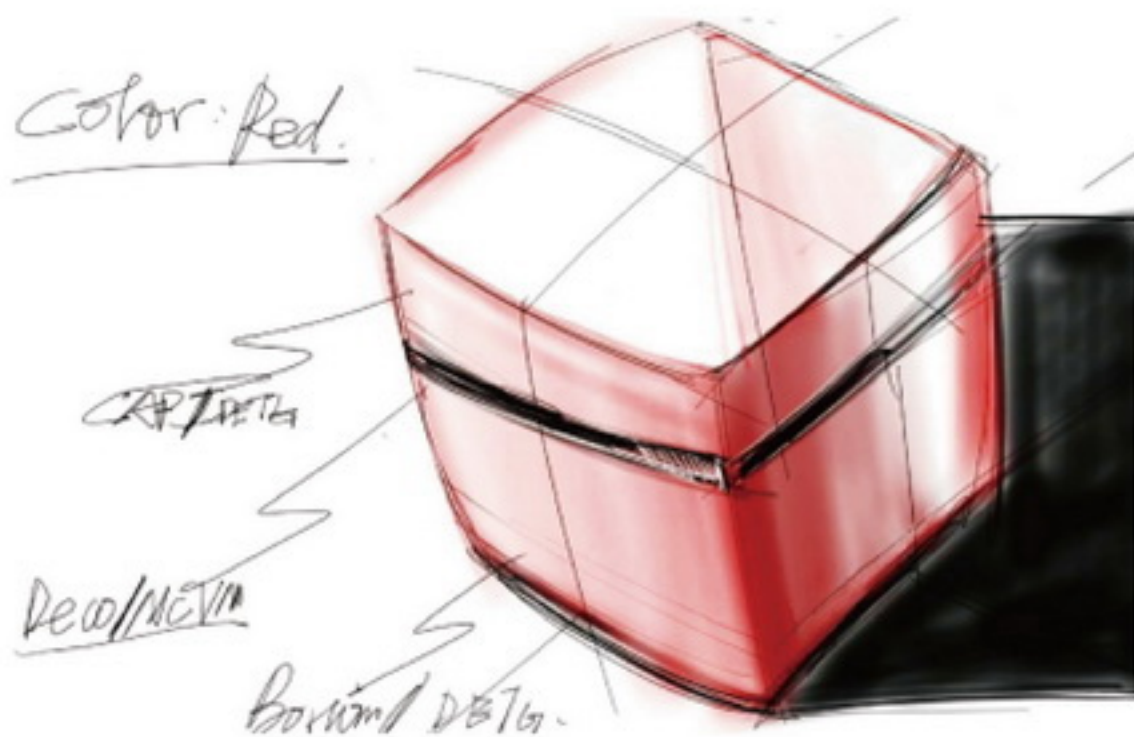

CONTENTS

New Series	01-16
Cream Jar	17-36
Lotion Bottle	37-45
Airless Bottle	46-54
Perfume Atomizer	55-59
Blowing Bottle	60-65
Series	66-70