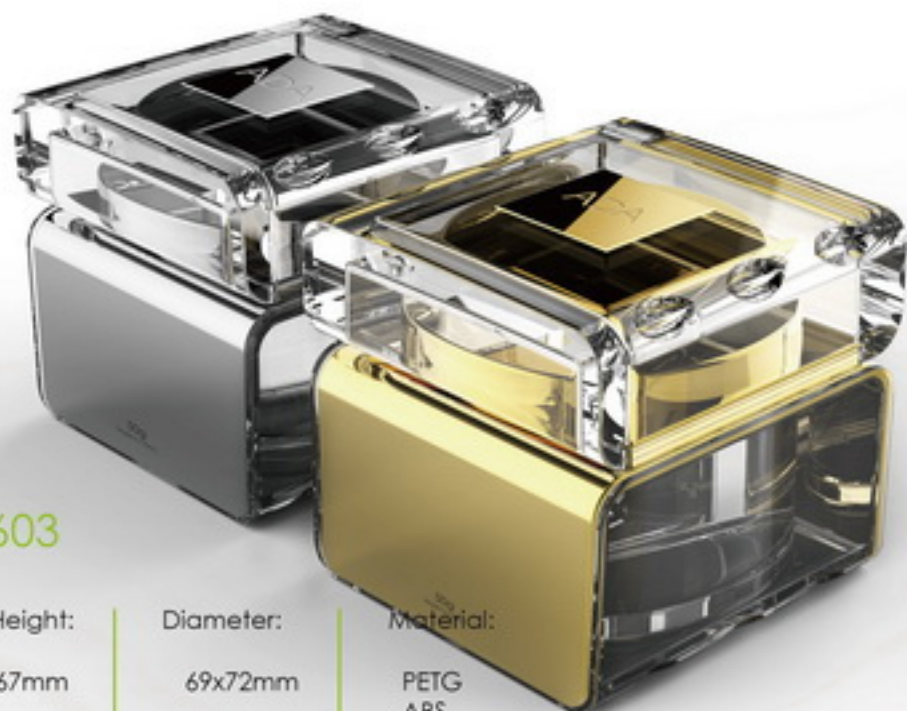

## ADA-CP-609

Capacity:	Height:	Diameter:	Material:
50g	81.5mm	103x103mm	PETG ABS PP

## ADA-CP-601

Capacity:	Height:	Diameter:	Material:
30g 50g	55mm 65mm	65mm 75mm	PETG PMMA ABS PP

## ADA-CP-602

Capacity:	Height:	Diameter:	Material:
80g	74mm	73x73mm	PETG ABS PP

### ADA-CP-603

Capacity:	Height:	Diameter:	Material:
50g	67mm	69x72mm	PETG ABS PP